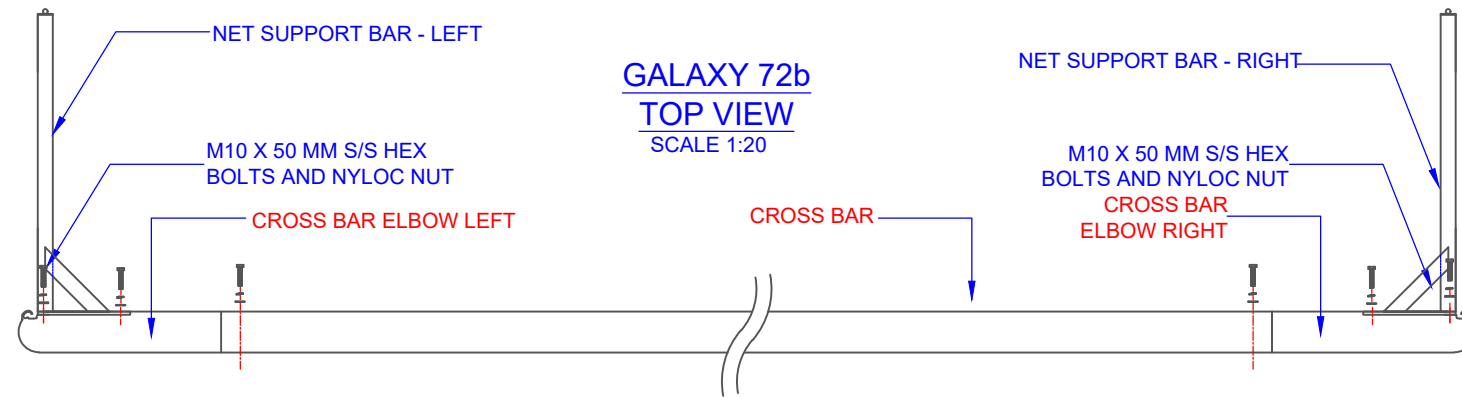

**TOP VIEW  
POST LOCATION**

**FOOTING DETAIL**

**GALAXY 72b  
TOP VIEW  
SCALE 1:20**

**GALAXY 72b  
FRONT VIEW  
SCALE 1:20**

**F72b  
FULL ASSEMBLY  
VIEW**

TITLE: GALAXY 72b  
SOCCER GOALS (WITHOUT GROUND BARS)