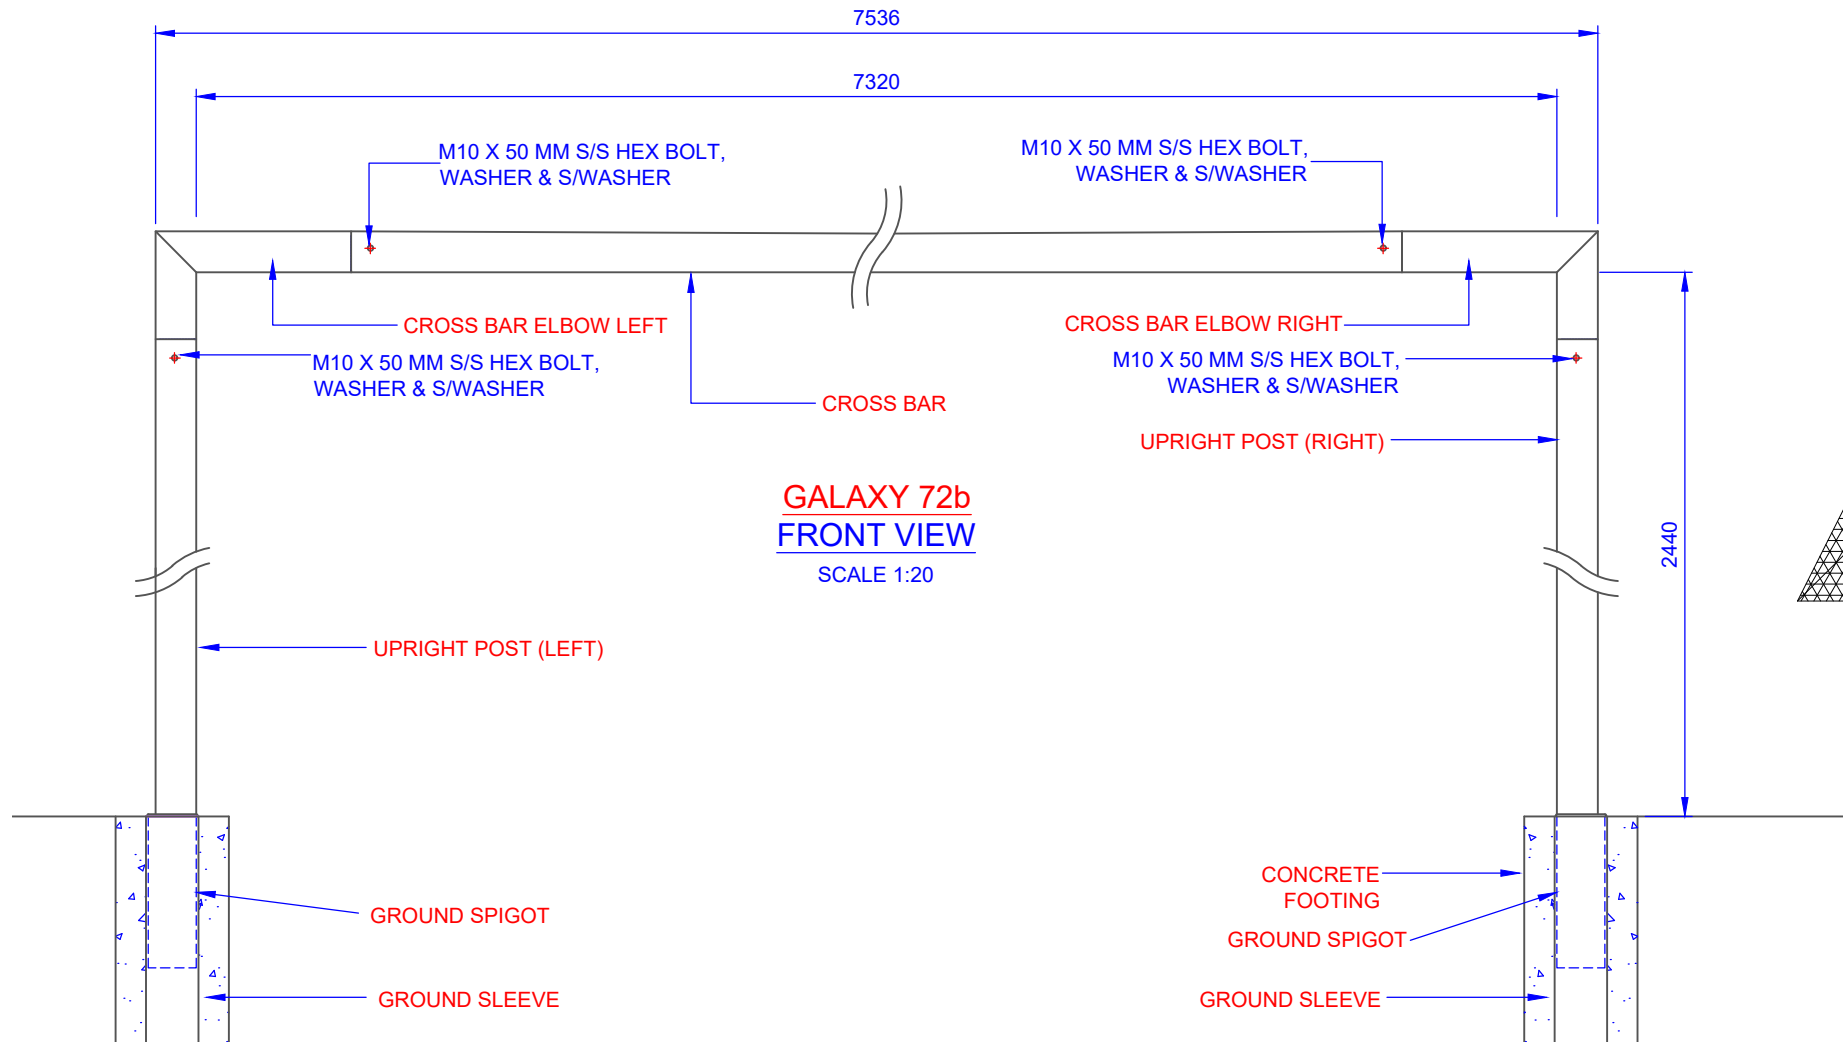

**TOP VIEW  
POST LOCATION**

**FOOTING DETAIL**

**GALAXY 72b  
TOP VIEW  
SCALE 1:20**

**GALAXY 72b  
FRONT VIEW  
SCALE 1:20**

**F72b  
FULL ASSEMBLY  
VIEW**

TITLE: GALAXY 72b  
SOCCER GOALS (WITHOUT GROUND BARS)