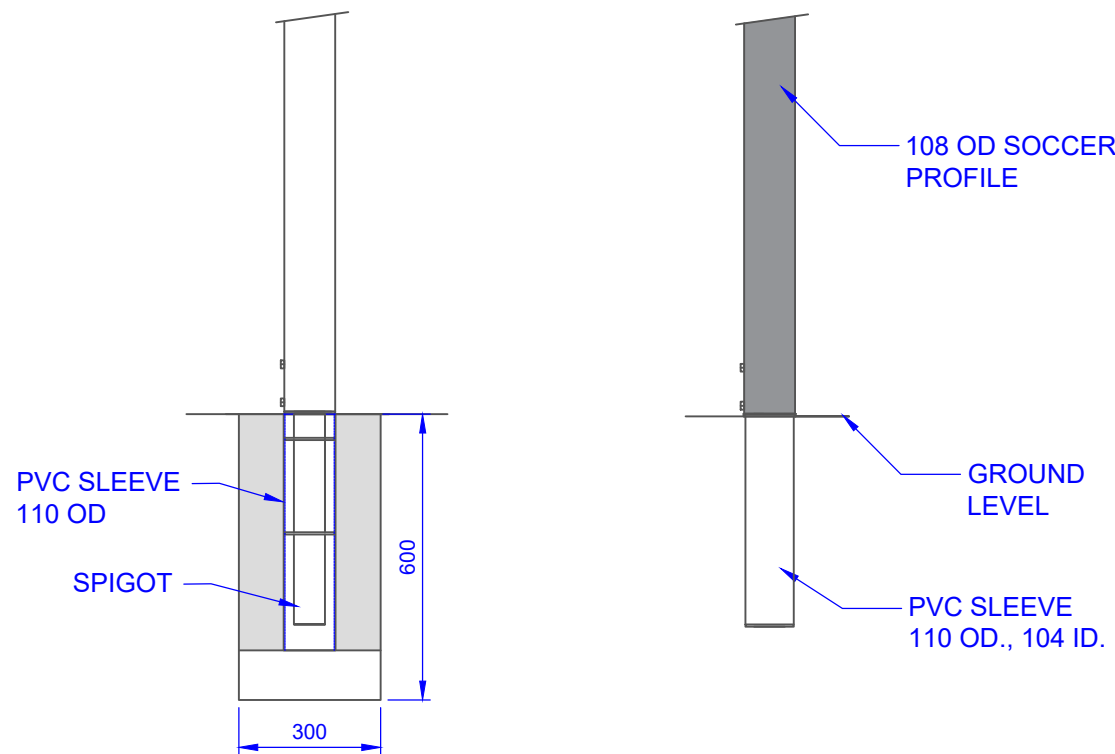

COMPONENTS

ONE PAIR

QTY	ITEM
4	100 PVC (110 OD) 500 MM

**FOOTING DETAIL
FRONT VIEW**

TITLE: GALAXY 52b
SOCCER GOALS (WITHOUT GROUND BARS)

DRAWING NUMBER:
GROUND SLEEVE FOOTING DETAILS

Oz Ring Pty Ltd
Trading as:
Play Hard Sports Equipment
ABN 79 066 094 559
24 Ern Harley Drive
Burleigh Heads Qld 4220
Phone: (07) 5593 4494
Fax: (07) 5593 4338
Website: www.playhardsports.com.au
Email: email@playhardsports.com.au