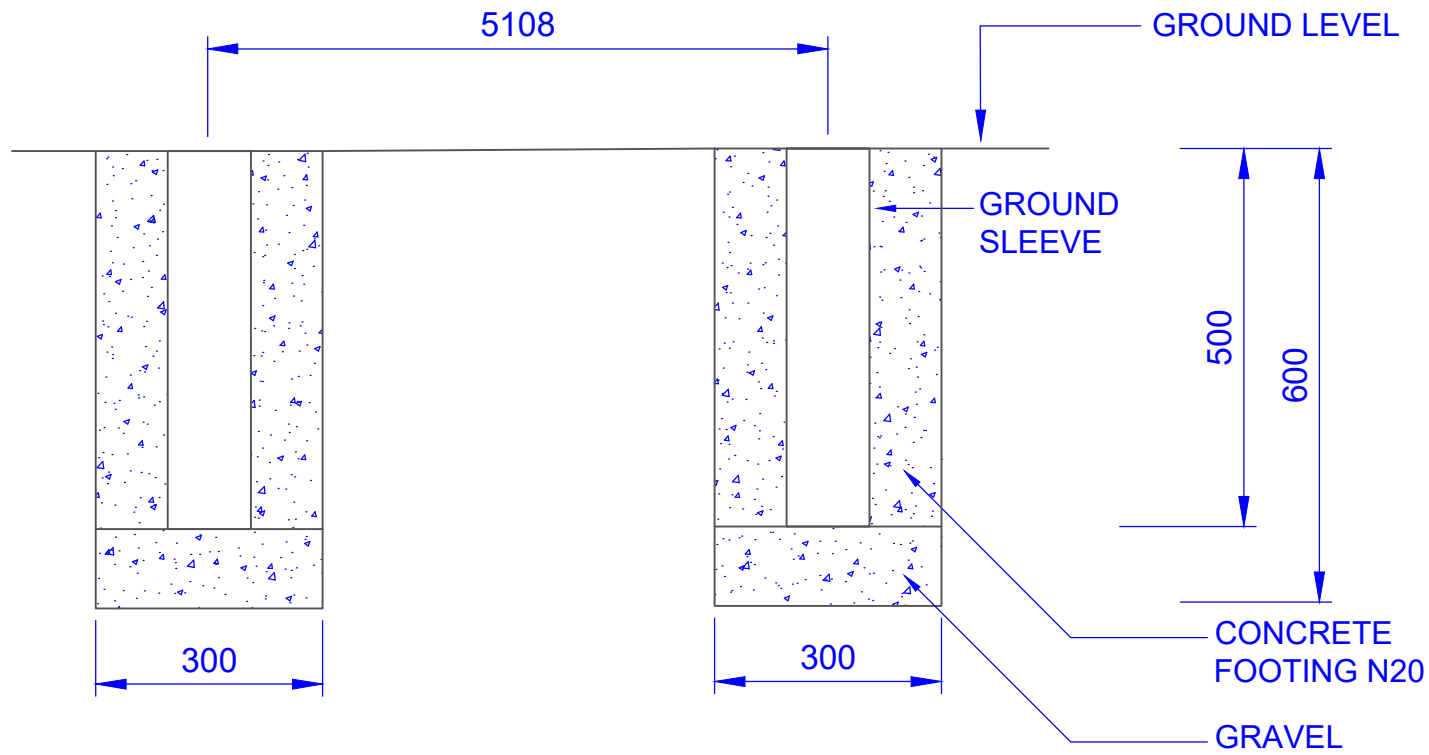

COMPONENTS

ONE PAIR

QTY	ITEM
4	100 PVC (110 OD) 500 MM

**FOOTING DETAIL
FRONT VIEW**

TITLE: GALAXY 52b
SOCCER GOALS (WITHOUT GROUND BARS)

DRAWING NUMBER:
GROUND SLEEVE FOOTING DETAILS

Oz Ring Pty Ltd
Trading as:
Play Hard Sports Equipment
ABN 79 066 094 559
24 Ern Harley Drive
Burleigh Heads Qld 4220
Phone: (07) 5593 4494
Fax: (07) 5593 4338
Website: www.playhardsports.com.au
Email: email@playhardsports.com.au