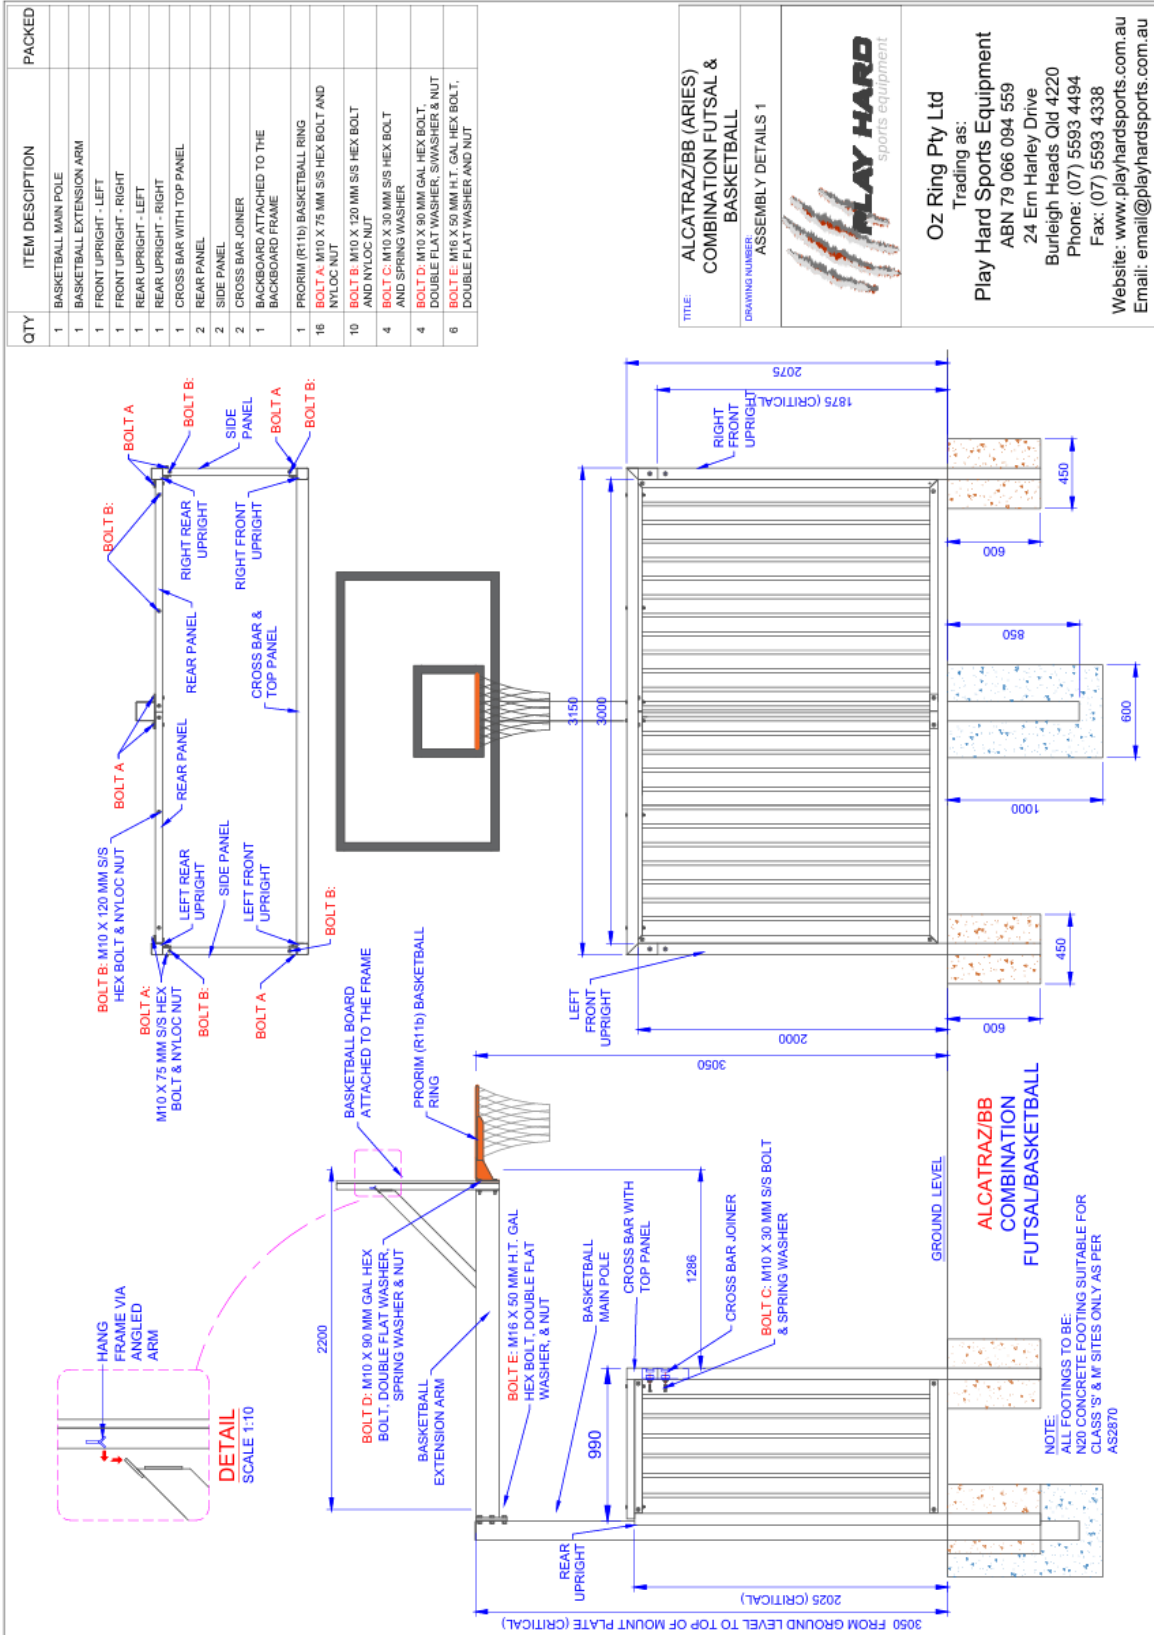

**B18f Backboard:** The backboard is 1800 x 1050mm, with 50mm wide black markings which are painted onto the board. The backboard is fixed to an Aluminium frame in the factory using a noise-dampening material, reducing the noise from ball rebounding. The backboard can be Polyboard, acrylic, or glass.

## Footing Details

The details for the footing layout for the Alcatraz-BB System are shown in the image below. Please ensure that the Main Pole face is square to the desired playing direction when concreting, and the Pole is concreted at the right distance from the baseline depending on the basketball outreach.

Fig: Aries Court Layout

# Assembly

Fig: Aries Assembly 1 of 2

Figure: Aries Assembly 2 of 2