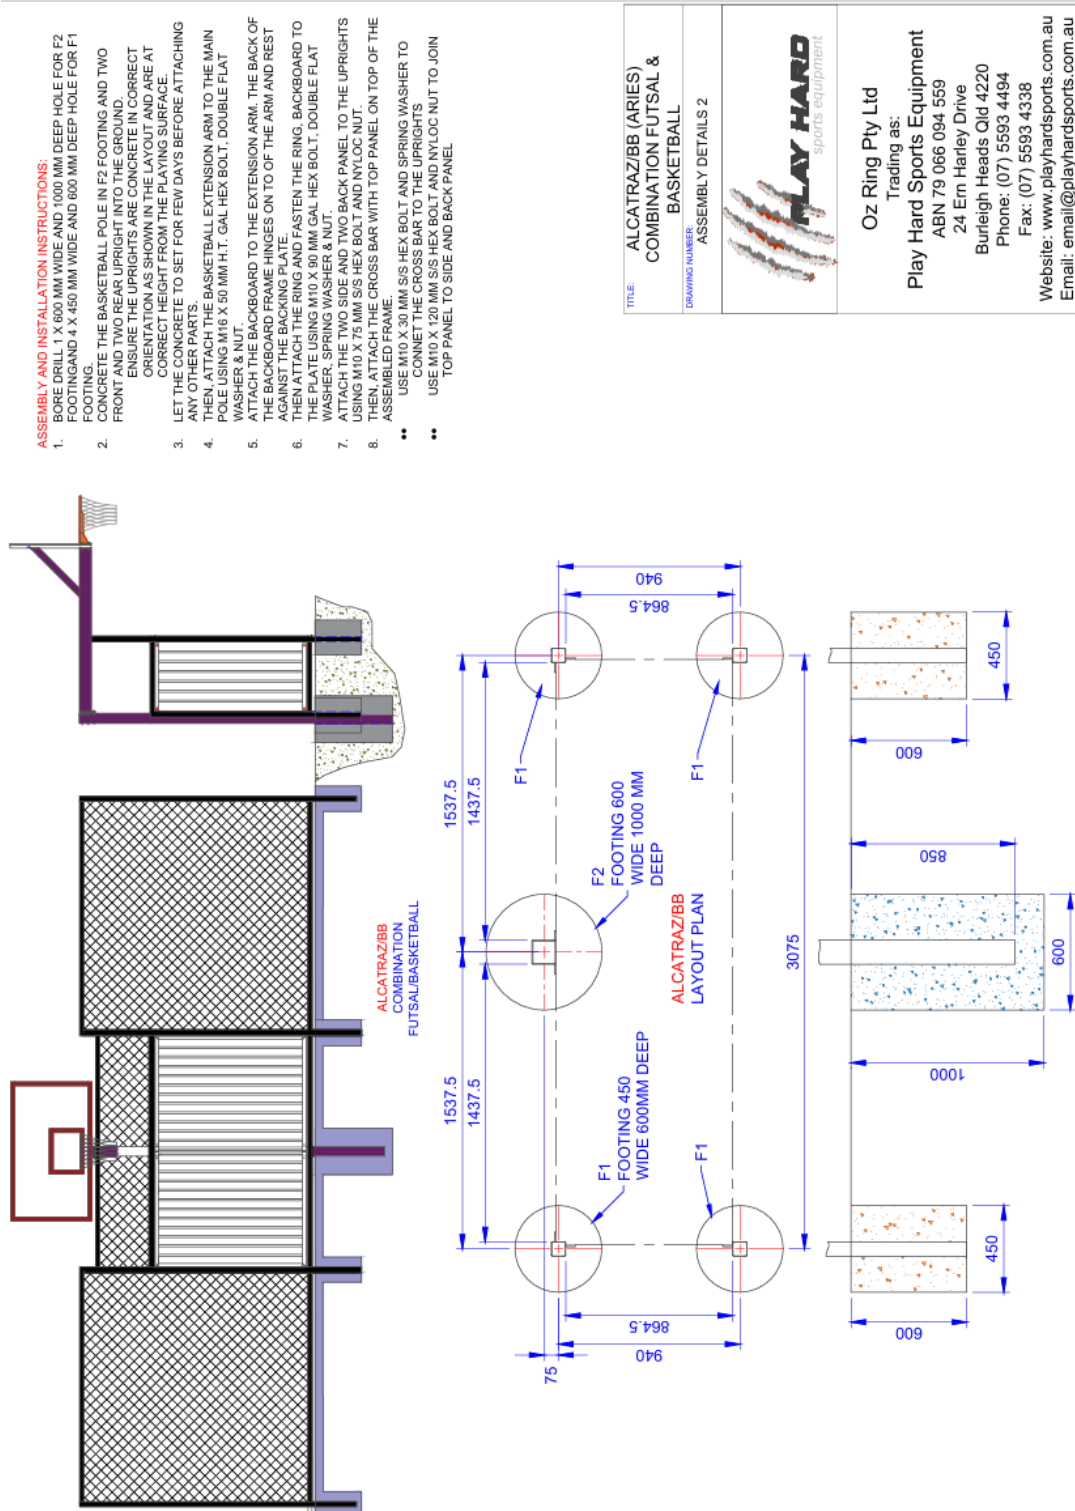

**B18f Backboard:** The backboard is 1800 x 1050mm, with 50mm wide black markings which are painted onto the board. The backboard is fixed to an Aluminium frame in the factory using a noise-dampening material, reducing the noise from ball rebounding. The backboard can be Polyboard, acrylic, or glass.

## Footing Details

The details for the footing layout for the Alcatraz-BB System are shown in the image below. Please ensure that the Main Pole face is square to the desired playing direction when concreting, and the Pole is concreted at the right distance from the baseline depending on the basketball outreach.

Fig: Aries Court Layout