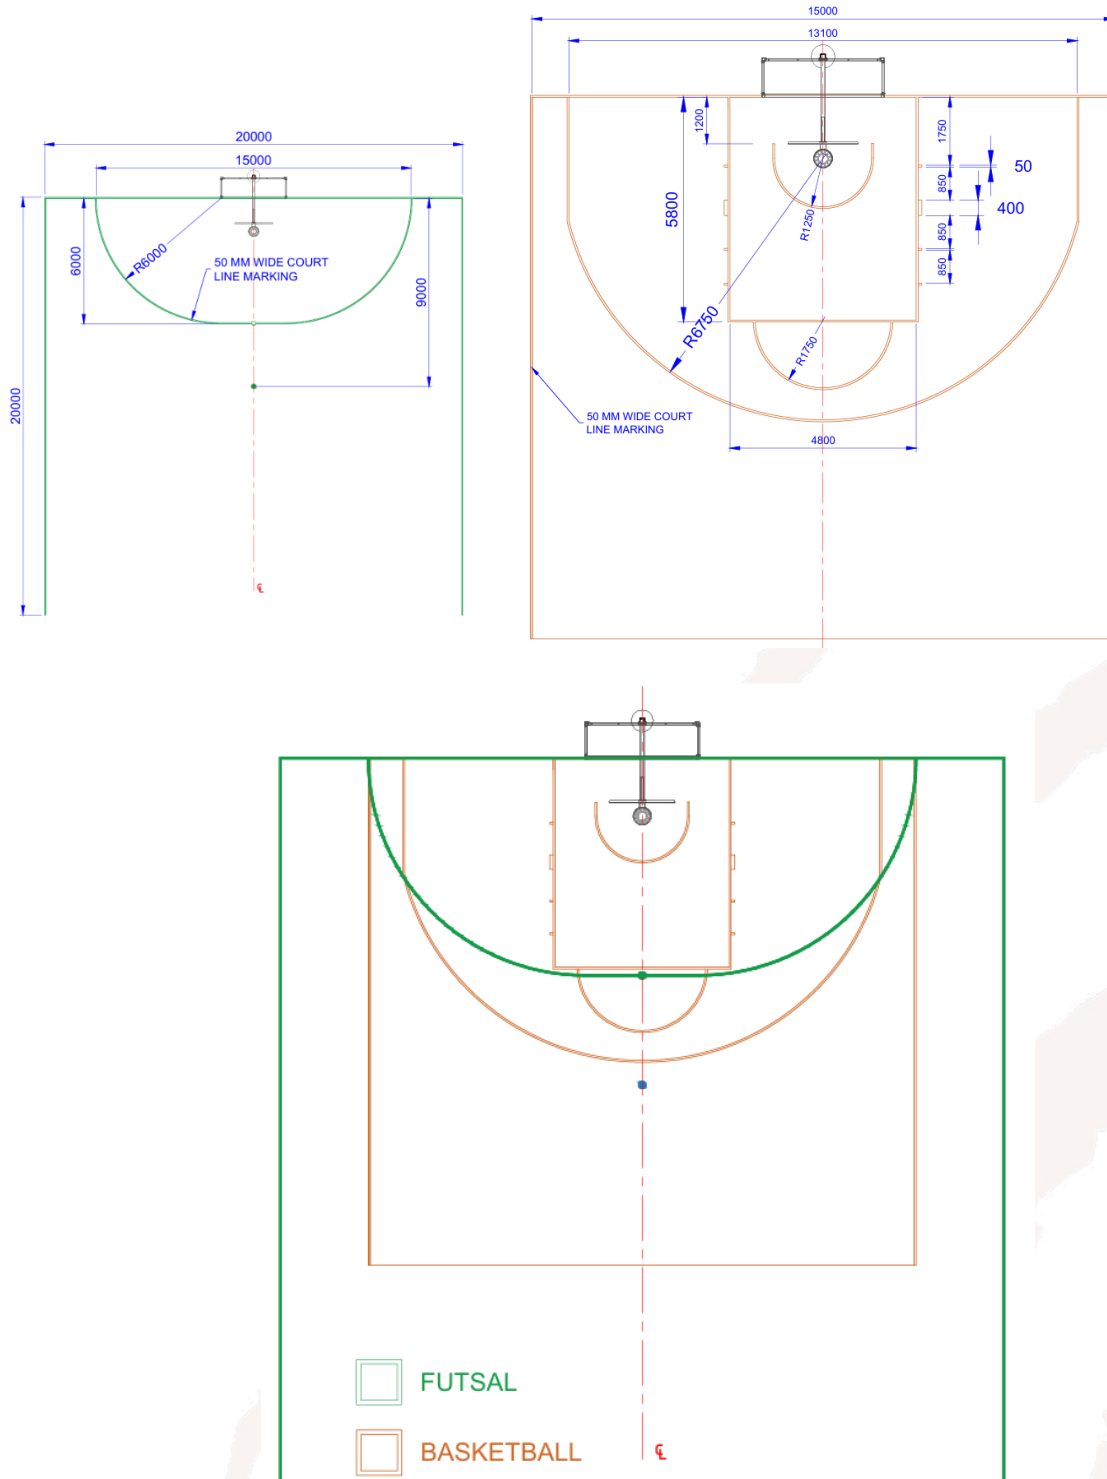

## Footing Details

The details for the footing layout for the Alcatraz-BB System are shown in the image below. Please ensure that the Main Pole face is square to the desired playing direction when concreting, and the Pole is concreted at the right distance from the baseline depending on the basketball outreach.

Fig: Aries Court Layout