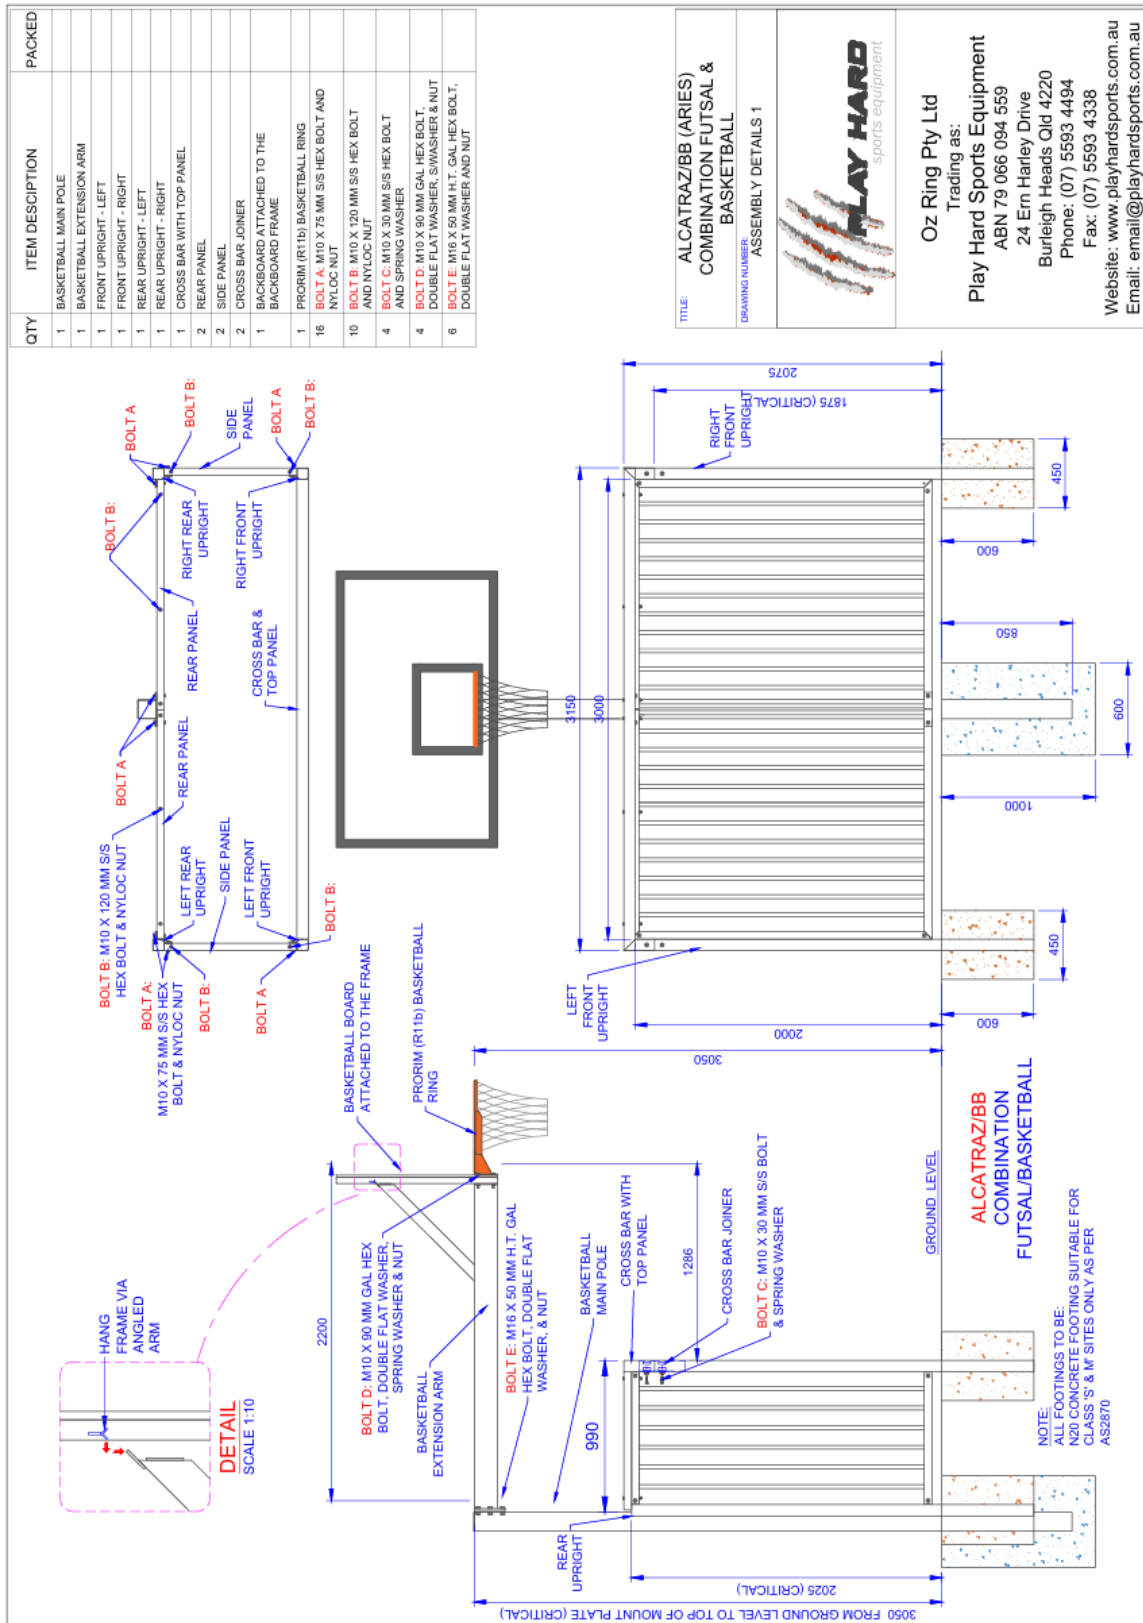

**B18f Backboard:** The backboard is 1800 x 1050mm, with 50mm wide black markings which are painted onto the board. The backboard is fixed to an Aluminium frame in the factory using a noise-dampening material, reducing the noise from ball rebounding. The backboard can be Polyboard, acrylic, or glass.

## Footing Details

The details for the footing layout for the Alcatraz-BB System are shown in the image below. Please ensure that the Main Pole face is square to the desired playing direction when concreting, and the Pole is concreted at the right distance from the baseline depending on the basketball outreach.

Fig: Aries Court Layout

# Assembly

Fig: Aries Assembly 1 of 2

Figure: Aries Assembly 2 of 2