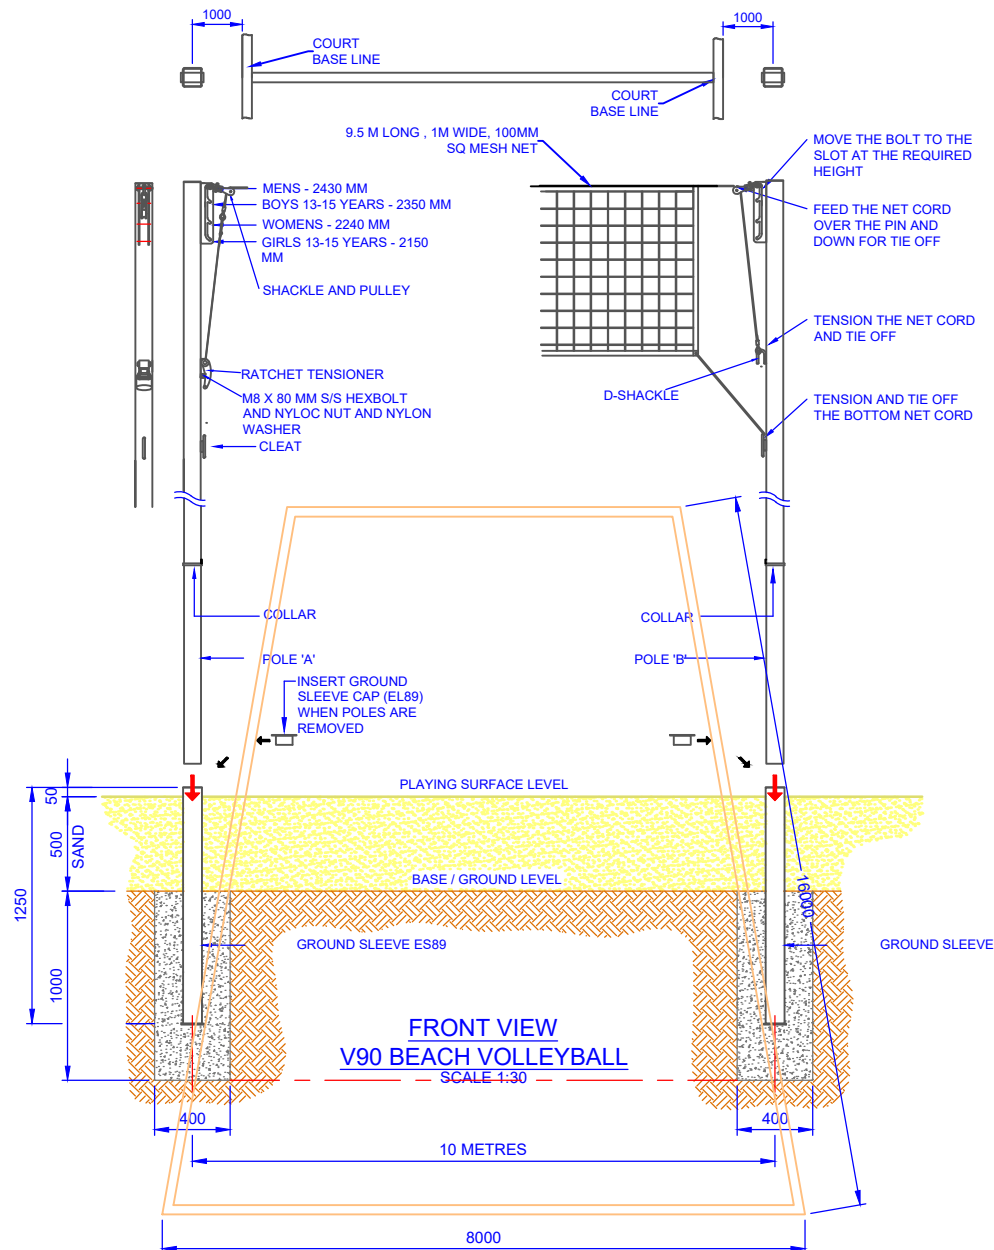

# ASSEMBLY INSTRUCTIONS

QTY	ITEM DESCRIPTION
1	89 MM SQ. MAIN POLE ASSEMBLY
1	89 MM SQ. MAIN POLE ASSEMBLY
2	100 MM SQ. GROUND SLEEVE
2	EL90 GROUND SLEEVE CAP
1	13M ROPE 8MM DIA. W/ EYELET AT ONE END
2	50 MM PULLEY 250KG CAPACITY W/ M10 'D' SHACKLE
1	RATCHET TENSIONER - GRUNT (GRTD0074) - 38MM STRAP RATCHET TIE DOWN (BUNNINGS)
2	M10 X 80 MM S/S HEX BOLT
2	M10 S/S NYLOC NUTS
4	M10 MUDGUARD WASHER
1	M8 X 80 MM S/S BOLT AND NYLOC NUTS
2	M8 NYLON WASHER
2	COLLAR (100 X 100 X 4 SHS GAL 10MM LENGTH)
1	ROPE CLEAT (AR1311 - 105MM LONG)
1	8g X 40 MM PAN HEAD TEK SCREWS

TITLE: **V90 BEACH VOLLEYBALL**

DRAWING NUMBER: **V90 ASSEMBLY**

WEIGHT: - CUBIC MEASURE: -

**Oz Ring Pty Ltd**  
 Trading as:  
**Play Hard Sports Equipment**  
 ABN 79 066 094 559  
 24 Ern Harley Drive  
 Burleigh Heads Qld 4220  
 Phone: (07) 5593 4494  
 Fax: (07) 5593 4338  
 Website: [www.playhardsports.com.au](http://www.playhardsports.com.au)  
 Email: [email@playhardsports.com.au](mailto:email@playhardsports.com.au)