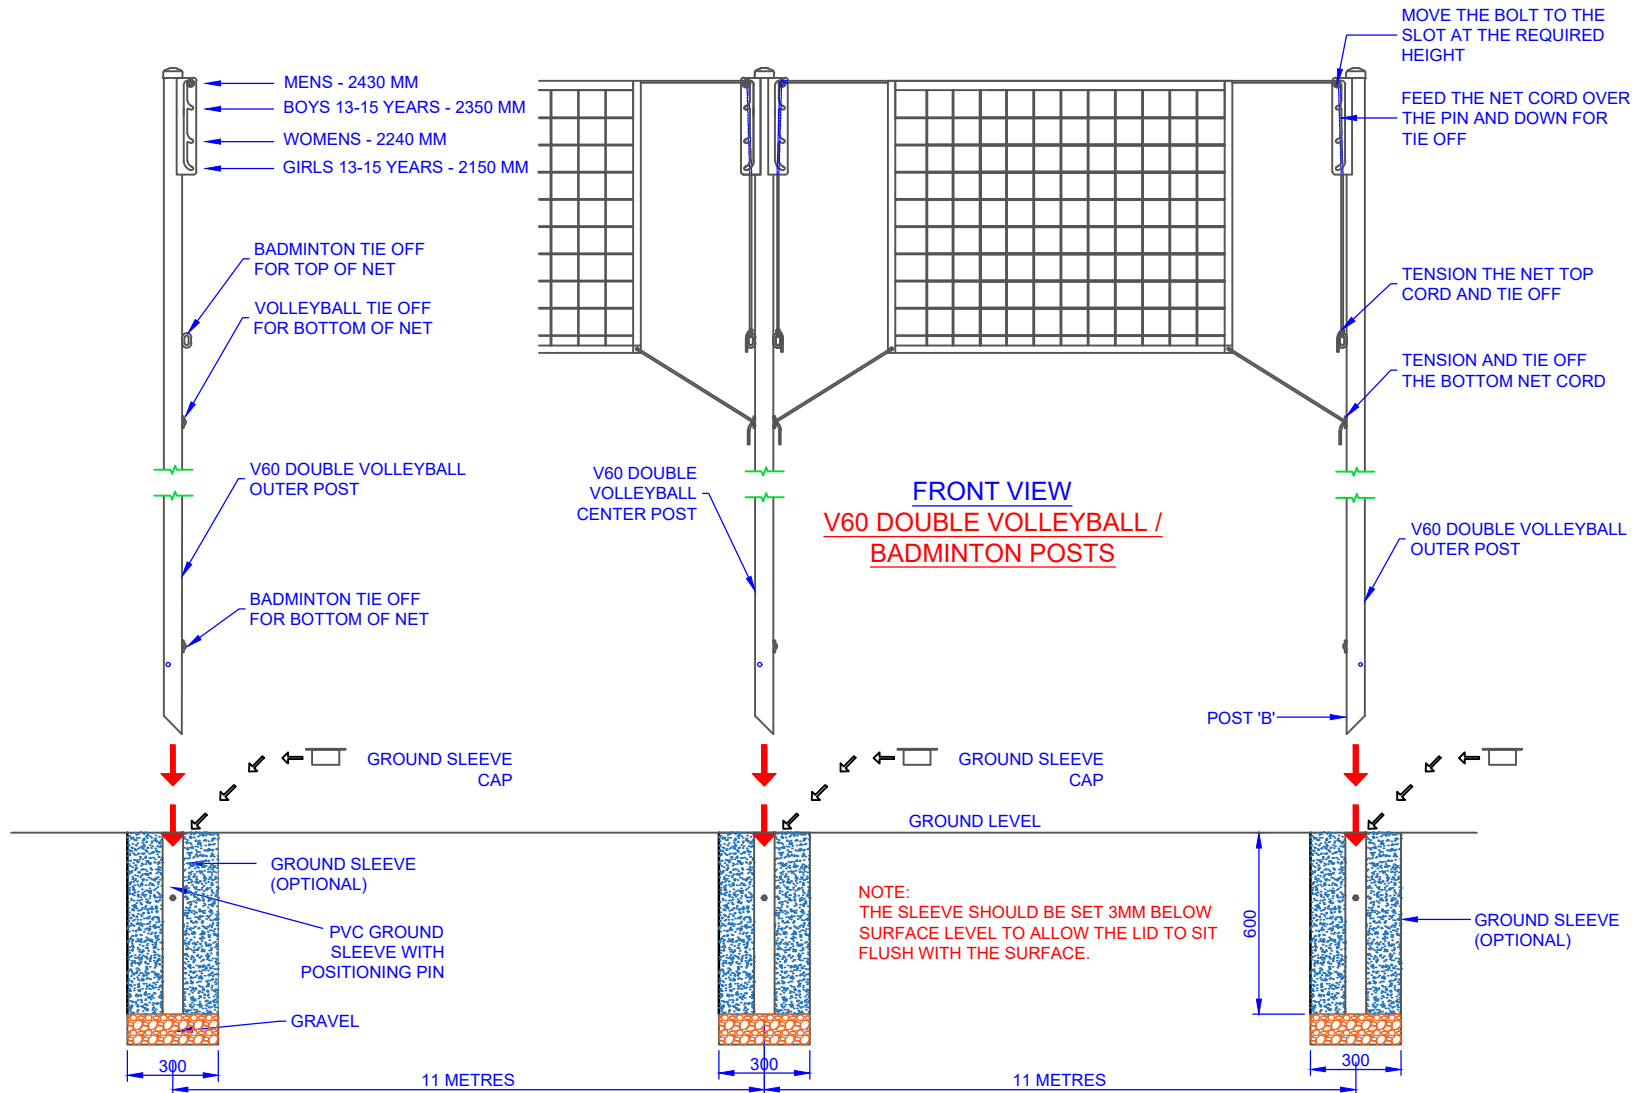

WHILE CONCRETING GROUND SLEEVES, ENSURE THE ORIENTATION OF THE BOLTS ON THE SLEEVE IS AS SHOWN

11 METERS

11 METERS

COMPONENTS

QTY	ITEM
2	V60 POLES
1	V60 DOUBLE CENTRE POLE
3	GROUND SLEEVE (OPTIONAL)
3	SLEEVE CAPS (OPTIONAL)
4	M10 X 60 MM HEX HEAD S/S BOLT AND NYLOC NUTS
8	M10 S/S MUDGUARD WASHER
2	VN22 NETS
-	-
-	-
-	-
-	-
-	-
-	-

TITLE: V60 DOUBLE VOLLEYBALL / BADMINTON POSTS ASSEMBLY DETAILS

DRAWING NUMBER: V60 DOUBLE

WEIGHT: - CUBIC MEASURE

Oz Ring Pty Ltd

Trading as:

Play Hard Sports Equipment

ABN 79 066 094 559

24 Ern Harley Drive