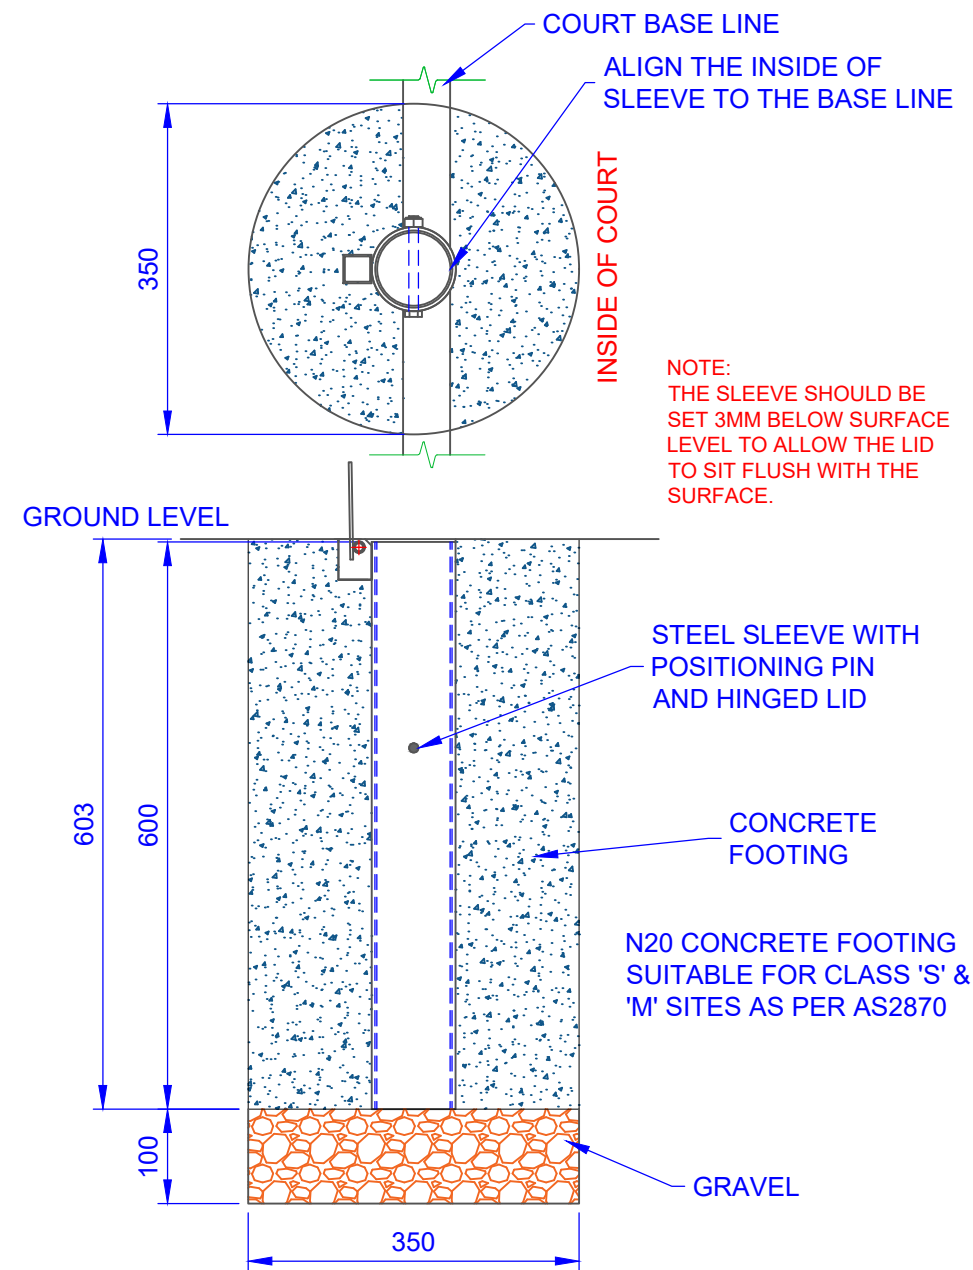

SLEEVE OPTION:
ES76 PVC SLEEVE WITH EL76 LOOSE CAP

SLEEVE OPTION:
EHC76 STEEL SLEEVE WITH HINGED CAP

QTY	ITEM DESCRIPTION
1	BASE POLE (1.77M LONG)
1	TELESCOPIC POLE (1.857M LONG)
1	NRa NETBALL RING
1	NETBALL NET, CORD & INSTRUCTIONS
1	M12 X 20 MM LOBE KNOB
1	NS76T COLLAR
2	M10 X 90 MM GAL BOLT, WASHER AND NYLOC NUT
OPTIONS FOR SLEEVES	
1	ES76 SLEEVE AND EL76 CAP
1	EHC76 STEEL SLEEVE WITH HINGED CAP

TITLE:	NS76T NETBALL TOWER
DRAWING NUMBER:	ASSEMBLY
WEIGHT:	-
CUBIC MEASURE:	-

Oz Ring Pty Ltd
 Trading as:
Play Hard Sports Equipment
 ABN 79 066 094 559
 24 Ern Harley Drive
 Burleigh Heads Qld 4220
 Phone: (07) 5593 4494
 Fax: (07) 5593 4338
 Website: www.playhardsports.com.au
 Email: email@playhardsports.com.au