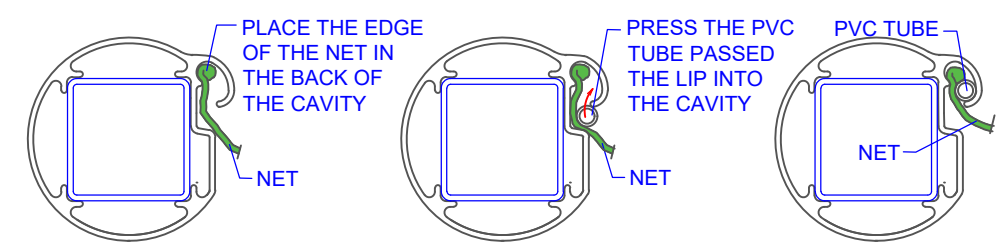

COMPONENTS ONE PAIR of GOALS	
QTY	ITEM
2	CROSS BAR
2	LEFT UPRIGHT WITH SPIGOT
2	RIGHT UPRIGHT WITH SPIGOT
2	REAR GROUND BAR
4	SIDE GROUND BAR
2	CROSS BAR ELBOW - LEFT
2	CROSS BAR ELBOW - RIGHT
2	NET SUPPORT BAR - LEFT
2	NET SUPPORT BAR - RIGHT
2	8 MM PVC TUBE 3100 MM LONG
4	8 MM PVC TUBE 2050 MM LONG
4	GROUND NET SUPPORT BAR BRACKET
24	M10 X 50 MM S/S HEX HEAD BOLT, WASHER & S/WASHER
12	M8 X 50 MM S/S HEX HEAD BOLT, WASHER & NYLOC NUT
2	NET 7.4 X 2.5 X 1.0 X 2.0 M
4	GROUND SLEEVE AND CAP
1	Each Packing, Assembly & Installation sheet

ASSEMBLY INSTRUCTIONS

1. Lay the crossbar and two elbows on the ground, with the cavity facing upwards.
2. Insert the elbows into either side of cross bar and secure them with M10 x 50 mm button head bolts, washers and spring washers.
3. Lay the uprights with spigot in line with the elbows with cavity facing upwards and secure them with M10 x 50 mm button head bolts, washers and spring washers.
4. Place the net bar brackets over the holes in the uprights and insert the M10 x 50mm button head bolts, washers and spring washers.
5. Place the net support bar over the holes in the elbows and insert the M10 x 50mm button head bolts, washers and spring washers.
6. Attach the net to the cross bar and uprights while they are lying on the ground by inserting the net edge into the profile then pressing the PVC tube under the track curve.
7. Stand the goal upright and place it into the ground sleeves.
8. Assemble the two side ground net bar and back ground net bar and secure them with M10 x 50 button head mm bolts and Nyloc nuts
9. Attach the side ground bars to the net bar brackets with M8 x 60mm button head bolts, washers and Nyloc nuts.
10. Tie the net cord to the net rail pins to reduce sag in the net.