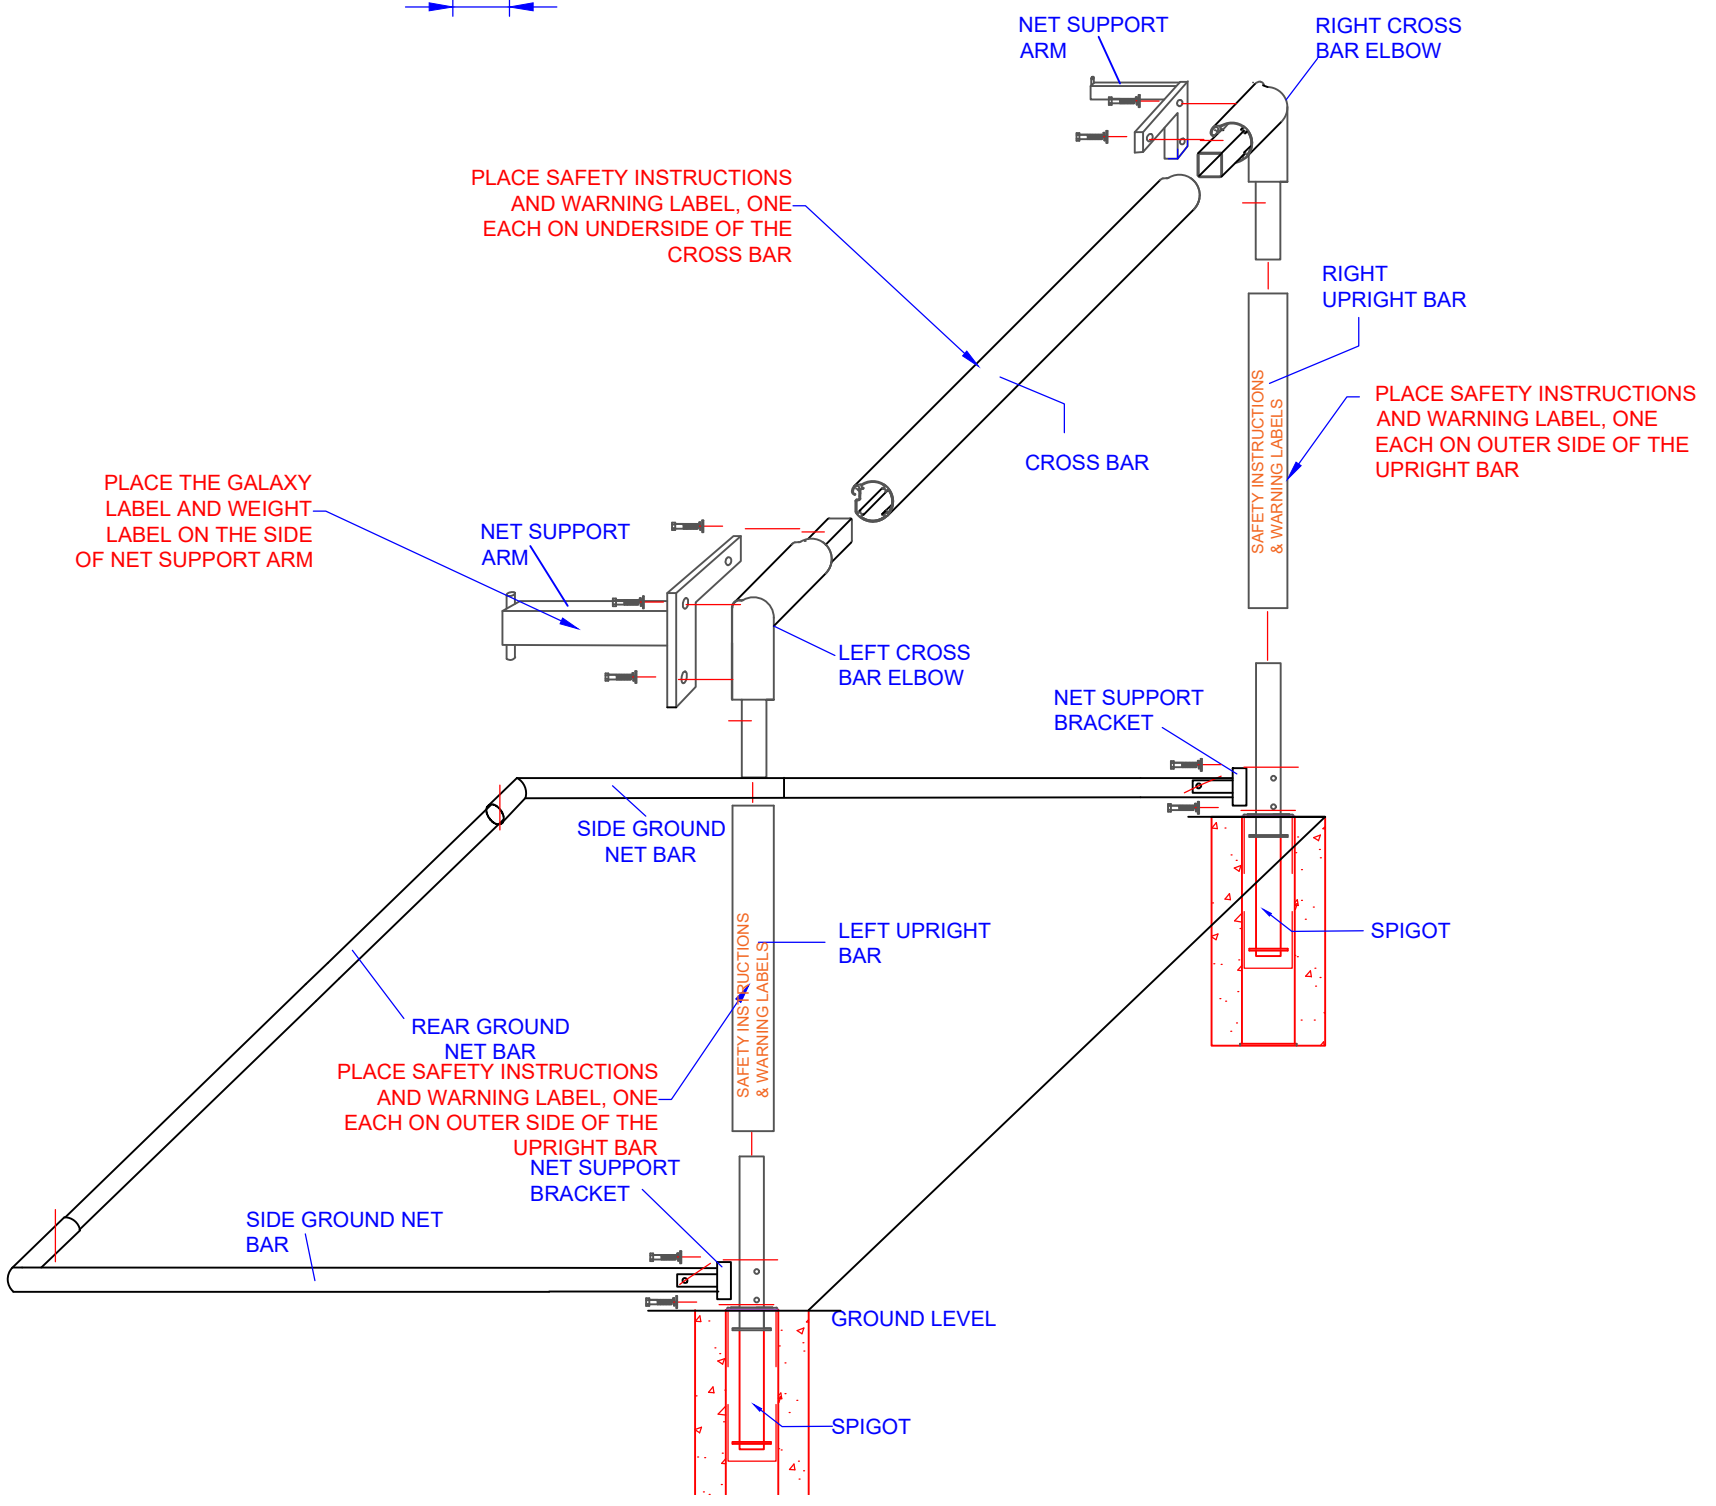

COMPONENTS ONE PAIR of GOALS	
QTY	ITEM
2	CROSS BAR
2	LEFT UPRIGHT WITH SPIGOT
2	RIGHT UPRIGHT WITH SPIGOT
2	REAR GROUND BAR
4	SIDE GROUND BAR
2	CROSS BAR ELBOW - LEFT
2	CROSS BAR ELBOW - RIGHT
2	NET SUPPORT BAR - LEFT
2	NET SUPPORT BAR - RIGHT
2	8 MM PVC TUBE 3100 MM LONG
4	8 MM PVC TUBE 2050 MM LONG
4	GROUND NET SUPPORT BAR BRACKET
24	M10 X 50 MM S/S HEX HEAD BOLT, WASHER & S/WASHER
12	M8 X 50 MM S/S HEX HEAD BOLT, WASHER & NYLOC NUT
2	NET 7.4 X 2.5 X 1.0 X 2.0 M
4	GROUND SLEEVE AND CAP
1	Each Packing, Assembly & Installation sheet

ASSEMBLY INSTRUCTIONS

1. Lay the crossbar and two elbows on the ground, with the cavity facing upwards.
2. Insert the elbows into either side of cross bar and secure them with M10 x 50 mm button head bolts, washers and spring washers.
3. Lay the uprights with spigot in line with the elbows with cavity facing upwards and secure them with M10 x 50 mm button head bolts, washers and spring washers.
4. Place the net bar brackets over the holes in the uprights and insert the M10 x 50mm button head bolts, washers and spring washers.
5. Place the net support bar over the holes in the elbows and insert the M10 x 50mm button head bolts, washers and spring washers.
6. Attach the net to the cross bar and uprights while they are lying on the ground by inserting the net edge into the profile then pressing the PVC tube under the track curve.
7. Stand the goal upright and place it into the ground sleeves.
8. Assemble the two side ground net bar and back ground net bar and secure them with M10 x 50 button head mm bolts and Nyloc nuts
9. Attach the side ground bars to the net bar brackets with M8 x 60mm button head bolts, washers and Nyloc nuts.
10. Tie the net cord to the net rail pins to reduce sag in the net.