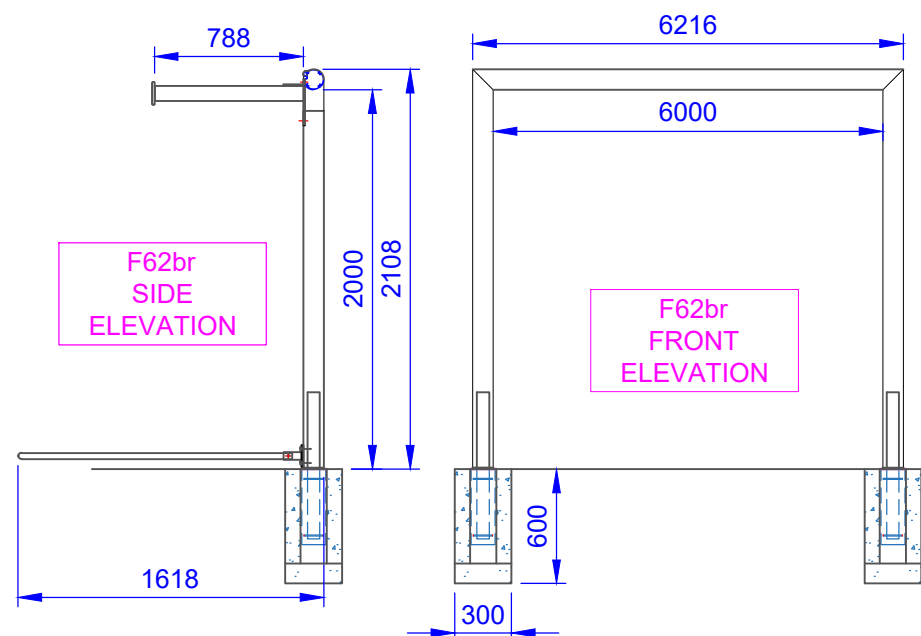

**COMPONENTS**  
ONE PAIR of GOALS

QTY	ITEM
2	CROSS BAR
2	LEFT UPRIGHT WITH SPIGOT
2	RIGHT UPRIGHT WITH SPIGOT
2	REAR GROUND BAR
4	SIDE GROUND BAR
2	CROSS BAR ELBOW - LEFT
2	CROSS BAR ELBOW - RIGHT
2	NET SUPPORT ARM - LEFT
2	NET SUPPORT ARM - RIGHT
2	8 MM PVC TUBE 5950 MM LONG
4	8 MM PVC TUBE 1820 MM LONG
4	GROUND NET SUPPORT BAR BRACKET
20	M10 X 50 MM S/S HEX HEAD BOLT, WASHER & S/WASHER
8	M8 X 50 MM S/S HEX HEAD BOLT, WASHER & NYLOC NUT
2	NET 5.0 X 2.0 X 0.8 X 1.5 M
4	GROUND SLEEVE AND CAP
1	Each Packing, Assembly & Installation sheet

**ASSEMBLY INSTRUCTIONS**

1. Lay the crossbar and two elbows on the ground, with the cavity facing upwards.
2. Insert the elbows into either side of cross bar and secure them with M10 x 50mm s/s hex head bolts, washers and spring washers.
3. Lay the uprights with spigot in line with the elbows with cavity facing upwards and secure them with M10 x 50 mm s/s hex head bolts, washers and spring washers.
4. Place the ground net bar brackets over the holes in the uprights and insert the M10 x 50mm s/s hex head bolts, washers and spring washers.
5. Place the net support arm over the holes in the elbows and insert the M10 x 50mm s/s hex head bolts, washers and spring washers.
6. Attach the net to the cross bar and uprights while they are lying on the ground by inserting the net edge into the profile then pressing the PVC tube under the track curve.
7. Stand the goal upright and place it into the ground sleeves.
8. Assemble the two side ground net bar and back ground net bar and secure them with M10 x 50 s/s hex head mm bolts and Nyloc nuts
9. Attach the side ground bars to the net bar brackets with M8 x 60mm s/s hex head bolts, washers and Nyloc nuts.
10. Tie the net cord to the net rail pins to reduce sag in the net.