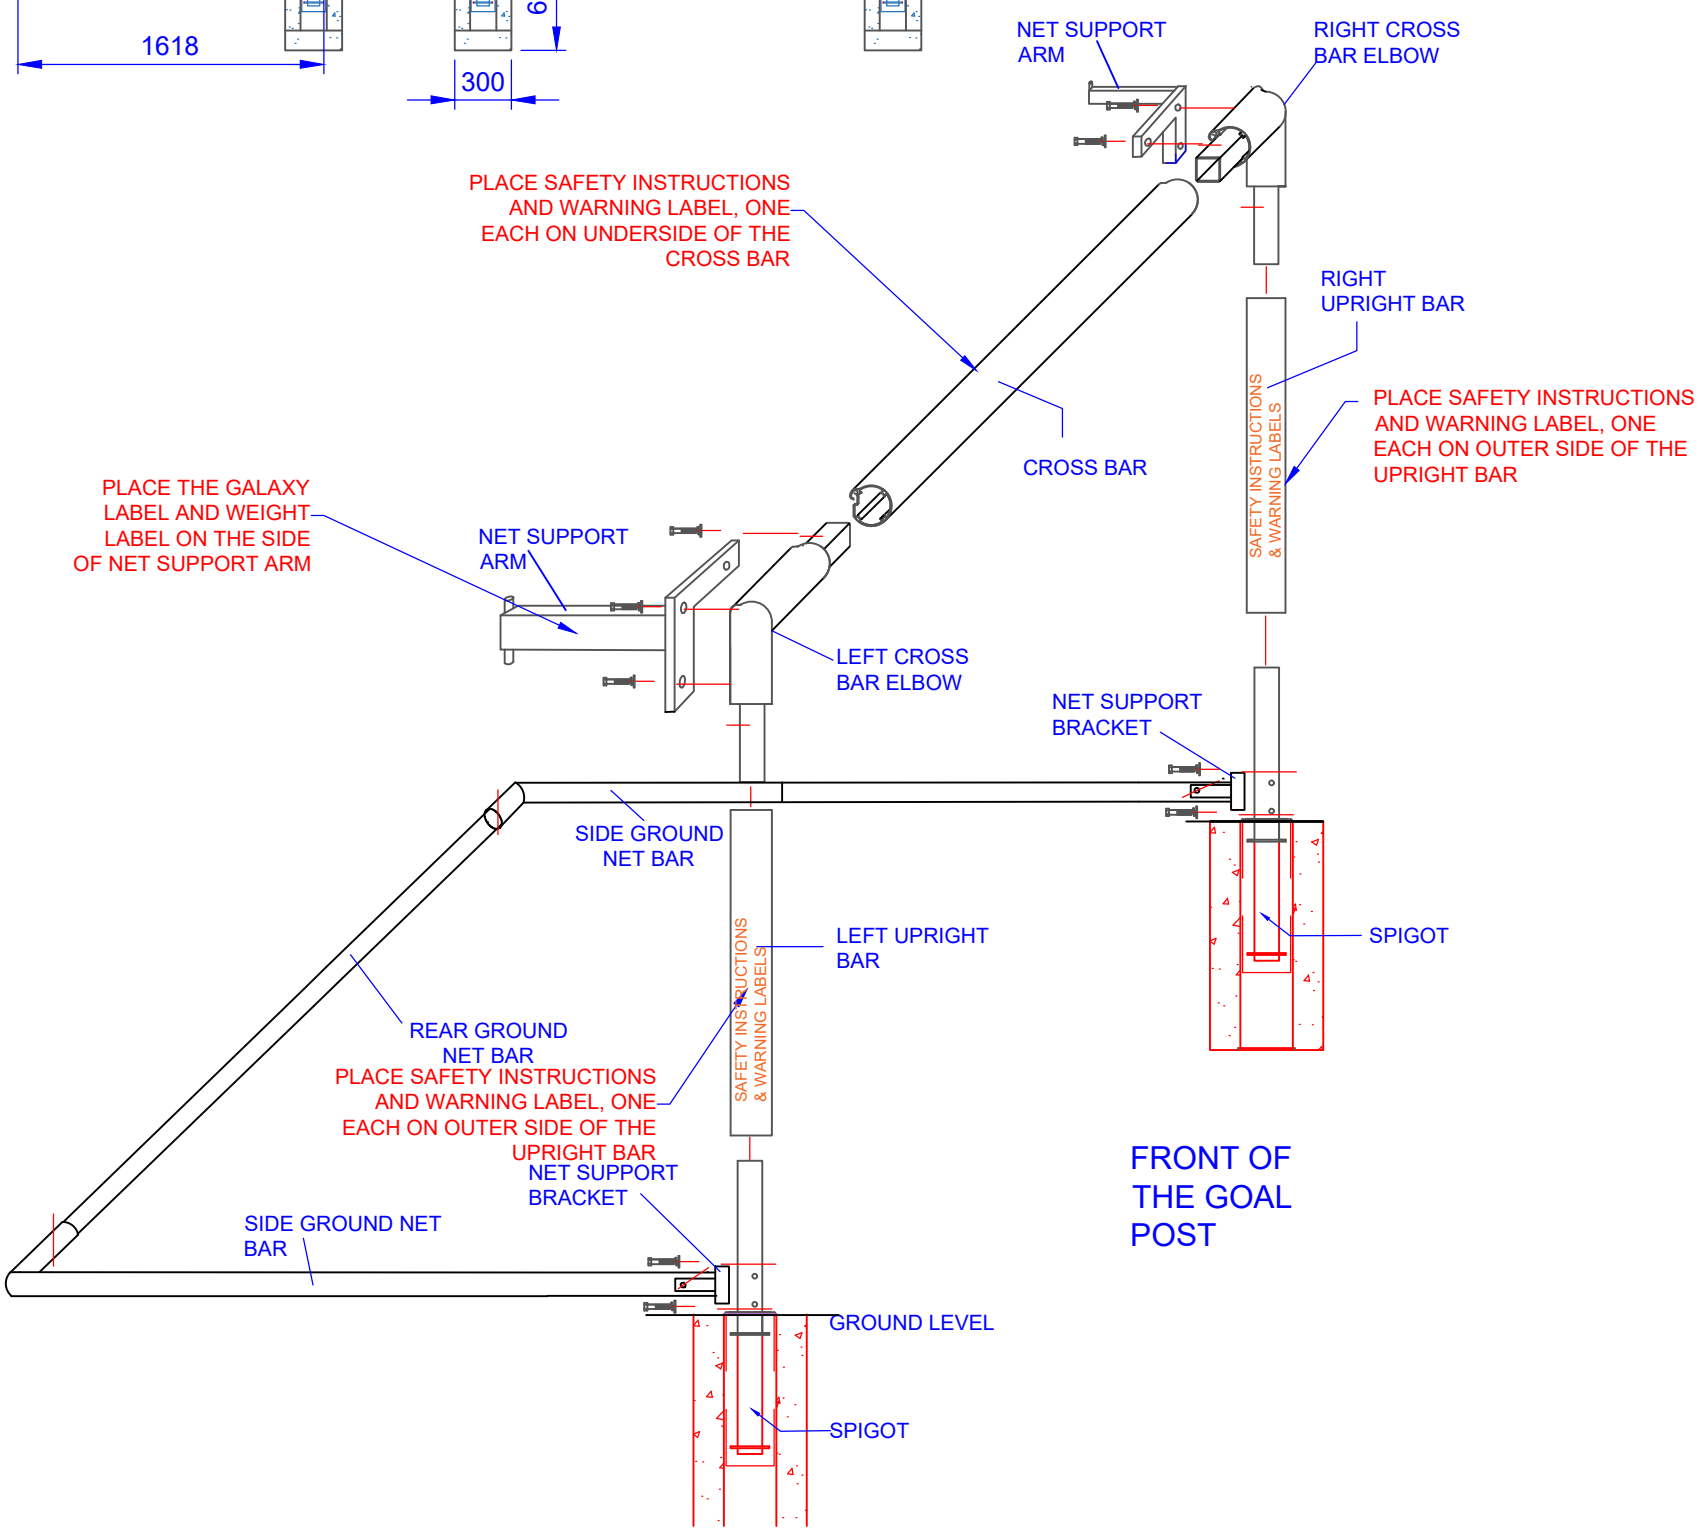

**COMPONENTS**  
ONE PAIR of GOALS

QTY	ITEM
2	CROSS BAR
2	LEFT UPRIGHT WITH SPIGOT
2	RIGHT UPRIGHT WITH SPIGOT
2	REAR GROUND BAR
4	SIDE GROUND BAR
2	CROSS BAR ELBOW - LEFT
2	CROSS BAR ELBOW - RIGHT
2	NET SUPPORT ARM - LEFT
2	NET SUPPORT ARM - RIGHT
2	8 MM PVC TUBE 5950 MM LONG
4	8 MM PVC TUBE 1820 MM LONG
4	GROUND NET SUPPORT BAR BRACKET
20	M10 X 50 MM S/S HEX HEAD BOLT, WASHER & S/WASHER
8	M8 X 50 MM S/S HEX HEAD BOLT, WASHER & NYLOC NUT
2	NET 5.0 X 2.0 X 0.8 X 1.5 M
4	GROUND SLEEVE AND CAP
1	Each Packing, Assembly & Installation sheet

**ASSEMBLY INSTRUCTIONS**

1. Lay the crossbar and two elbows on the ground, with the cavity facing upwards.
2. Insert the elbows into either side of cross bar and secure them with M10 x 50mm s/s hex head bolts, washers and spring washers.
3. Lay the uprights with spigot in line with the elbows with cavity facing upwards and secure them with M10 x 50 mm s/s hex head bolts, washers and spring washers.
4. Place the ground net bar brackets over the holes in the uprights and insert the M10 x 50mm s/s hex head bolts, washers and spring washers.
5. Place the net support arm over the holes in the elbows and insert the M10 x 50mm s/s hex head bolts, washers and spring washers.
6. Attach the net to the cross bar and uprights while they are lying on the ground by inserting the net edge into the profile then pressing the PVC tube under the track curve.
7. Stand the goal upright and place it into the ground sleeves.
8. Assemble the two side ground net bar and back ground net bar and secure them with M10 x 50 s/s hex head mm bolts and Nyloc nuts
9. Attach the side ground bars to the net bar brackets with M8 x 60mm s/s hex head bolts, washers and Nyloc nuts.
10. Tie the net cord to the net rail pins to reduce sag in the net.