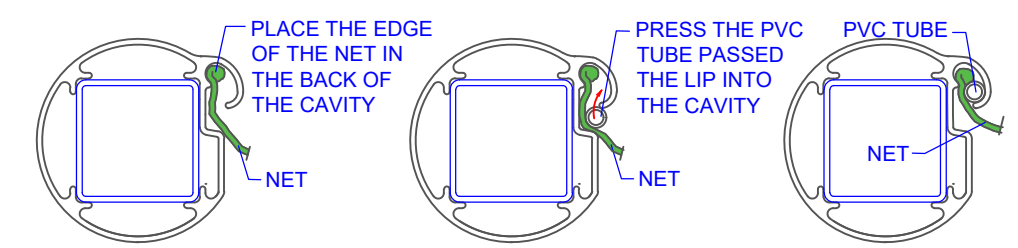

**COMPONENTS**  
ONE PAIR of GOALS

QTY	ITEM
2	CROSS BAR
2	LEFT UPRIGHT WITH SPIGOT
2	RIGHT UPRIGHT WITH SPIGOT
2	REAR GROUND BAR
4	SIDE GROUND BAR
2	CROSS BAR ELBOW - LEFT
2	CROSS BAR ELBOW - RIGHT
2	NET SUPPORT ARM - LEFT
2	NET SUPPORT ARM - RIGHT
2	8 MM PVC TUBE 5950 MM LONG
4	8 MM PVC TUBE 1820 MM LONG
4	GROUND NET SUPPORT BAR BRACKET
20	M10 X 50 MM S/S HEX HEAD BOLT, WASHER & S/WASHER
8	M8 X 50 MM S/S HEX HEAD BOLT, WASHER & NYLOC NUT
2	NET 5.0 X 2.0 X 0.8 X 1.5 M
4	GROUND SLEEVE AND CAP
1	Each Packing, Assembly & Installation sheet

**ASSEMBLY INSTRUCTIONS**

1. Lay the crossbar and two elbows on the ground, with the cavity facing upwards.
2. Insert the elbows into either side of cross bar and secure them with M10 x 50mm s/s hex head bolts, washers and spring washers.
3. Lay the uprights with spigot in line with the elbows with cavity facing upwards and secure them with M10 x 50 mm s/s hex head bolts, washers and spring washers.
4. Place the ground net bar brackets over the holes in the uprights and insert the M10 x 50mm s/s hex head bolts, washers and spring washers.
5. Place the net support arm over the holes in the elbows and insert the M10 x 50mm s/s hex head bolts, washers and spring washers.
6. Attach the net to the cross bar and uprights while they are lying on the ground by inserting the net edge into the profile then pressing the PVC tube under the track curve.
7. Stand the goal upright and place it into the ground sleeves.
8. Assemble the two side ground net bar and back ground net bar and secure them with M10 x 50 s/s hex head mm bolts and Nyloc nuts
9. Attach the side ground bars to the net bar brackets with M8 x 60mm s/s hex head bolts, washers and Nyloc nuts.
10. Tie the net cord to the net rail pins to reduce sag in the net.