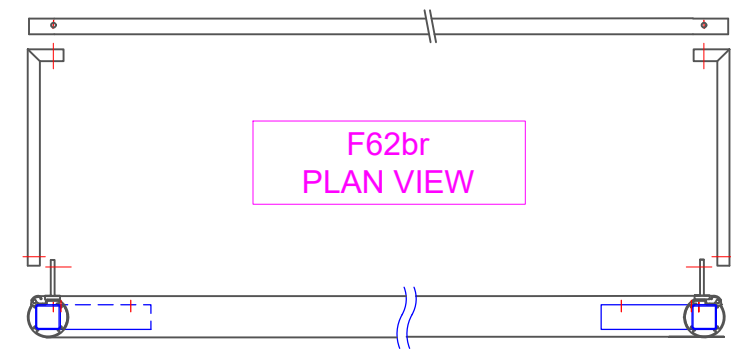

**COMPONENTS**  
ONE PAIR of GOALS

QTY	ITEM
2	CROSS BAR
2	LEFT UPRIGHT WITH SPIGOT
2	RIGHT UPRIGHT WITH SPIGOT
2	REAR GROUND BAR
4	SIDE GROUND BAR
2	CROSS BAR ELBOW - LEFT
2	CROSS BAR ELBOW - RIGHT
2	NET SUPPORT ARM - LEFT
2	NET SUPPORT ARM - RIGHT
2	8 MM PVC TUBE 5950 MM LONG
4	8 MM PVC TUBE 1820 MM LONG
4	GROUND NET SUPPORT BAR BRACKET
20	M10 X 50 MM S/S HEX HEAD BOLT, WASHER & S/WASHER
8	M8 X 50 MM S/S HEX HEAD BOLT, WASHER & NYLOC NUT
2	NET 5.0 X 2.0 X 0.8 X 1.5 M
4	GROUND SLEEVE AND CAP
1	Each Packing, Assembly & Installation sheet

**ASSEMBLY INSTRUCTIONS**

1. Lay the crossbar and two elbows on the ground, with the cavity facing upwards.
2. Insert the elbows into either side of cross bar and secure them with M10 x 50mm s/s hex head bolts, washers and spring washers.
3. Lay the uprights with spigot in line with the elbows with cavity facing upwards and secure them with M10 x 50 mm s/s hex head bolts, washers and spring washers.
4. Place the ground net bar brackets over the holes in the uprights and insert the M10 x 50mm s/s hex head bolts, washers and spring washers.
5. Place the net support arm over the holes in the elbows and insert the M10 x 50mm s/s hex head bolts, washers and spring washers.
6. Attach the net to the cross bar and uprights while they are lying on the ground by inserting the net edge into the profile then pressing the PVC tube under the track curve.
7. Stand the goal upright and place it into the ground sleeves.
8. Assemble the two side ground net bar and back ground net bar and secure them with M10 x 50 s/s hex head mm bolts and Nyloc nuts
9. Attach the side ground bars to the net bar brackets with M8 x 60mm s/s hex head bolts, washers and Nyloc nuts.
10. Tie the net cord to the net rail pins to reduce sag in the net.