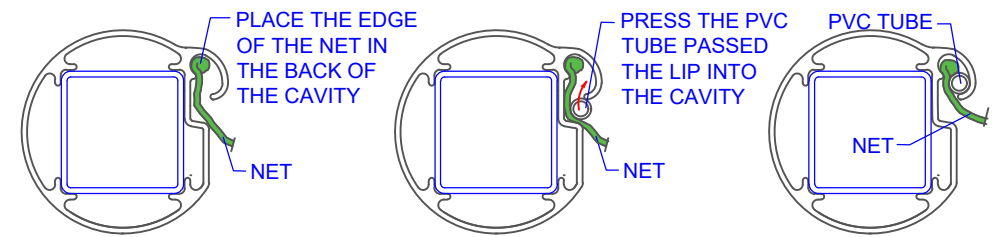

COMPONENTS	
ONE PAIR of GOALS	
QTY	ITEM
2	CROSS BAR
2	LEFT UPRIGHT WITH SPIGOT
2	RIGHT UPRIGHT WITH SPIGOT
2	REAR GROUND BAR
4	SIDE GROUND BAR
2	CROSS BAR ELBOW - LEFT
2	CROSS BAR ELBOW - RIGHT
2	NET SUPPORT ARM - LEFT
2	NET SUPPORT ARM - RIGHT
2	8 MM PVC TUBE 3100 MM LONG
4	8 MM PVC TUBE 2050 MM LONG
4	GROUND NET SUPPORT BAR BRACKET
20	M10 X 50 MM S/S HEX HEAD BOLT, WASHER & S/WASHER
8	M8 X 50 MM S/S HEX HEAD BOLT, WASHER & NYLOC NUT
2	NET 3.0 X 2.0 X 0.8 X 1.5 M
4	GROUND SLEEVE AND CAP
1	Each Packing, Assembly & Installation sheet

### ASSEMBLY INSTRUCTIONS

- Lay the crossbar and two elbows on the ground, with the cavity facing upwards.
- Insert the elbows into either side of cross bar and secure them with M10 x 50mm s/s hex head bolts, washers and spring washers.
- Lay the uprights with spigot in line with the elbows with cavity facing upwards and secure them with M10 x 50 mm s/s hex head bolts, washers and spring washers.
- Place the ground net bar brackets over the holes in the uprights and insert the M10 x 50mm s/s hex head bolts, washers and spring washers.
- Place the net support arm over the holes in the elbows and insert the M10 x 50mm s/s hex head bolts, washers and spring washers.
- Attach the net to the cross bar and uprights while they are lying on the ground by inserting the net edge into the profile then pressing the PVC tube under the track curve.
- Stand the goal upright and place it into the ground sleeves.
- Assemble the two side ground net bar and back ground net bar and secure them with M10 x 50 s/s hex head mm bolts and Nyloc nuts
- Attach the side ground bars to the net bar brackets with M8 x 60mm s/s hex head bolts, washers and Nyloc nuts.
- Tie the net cord to the net rail pins to reduce sag in the net.