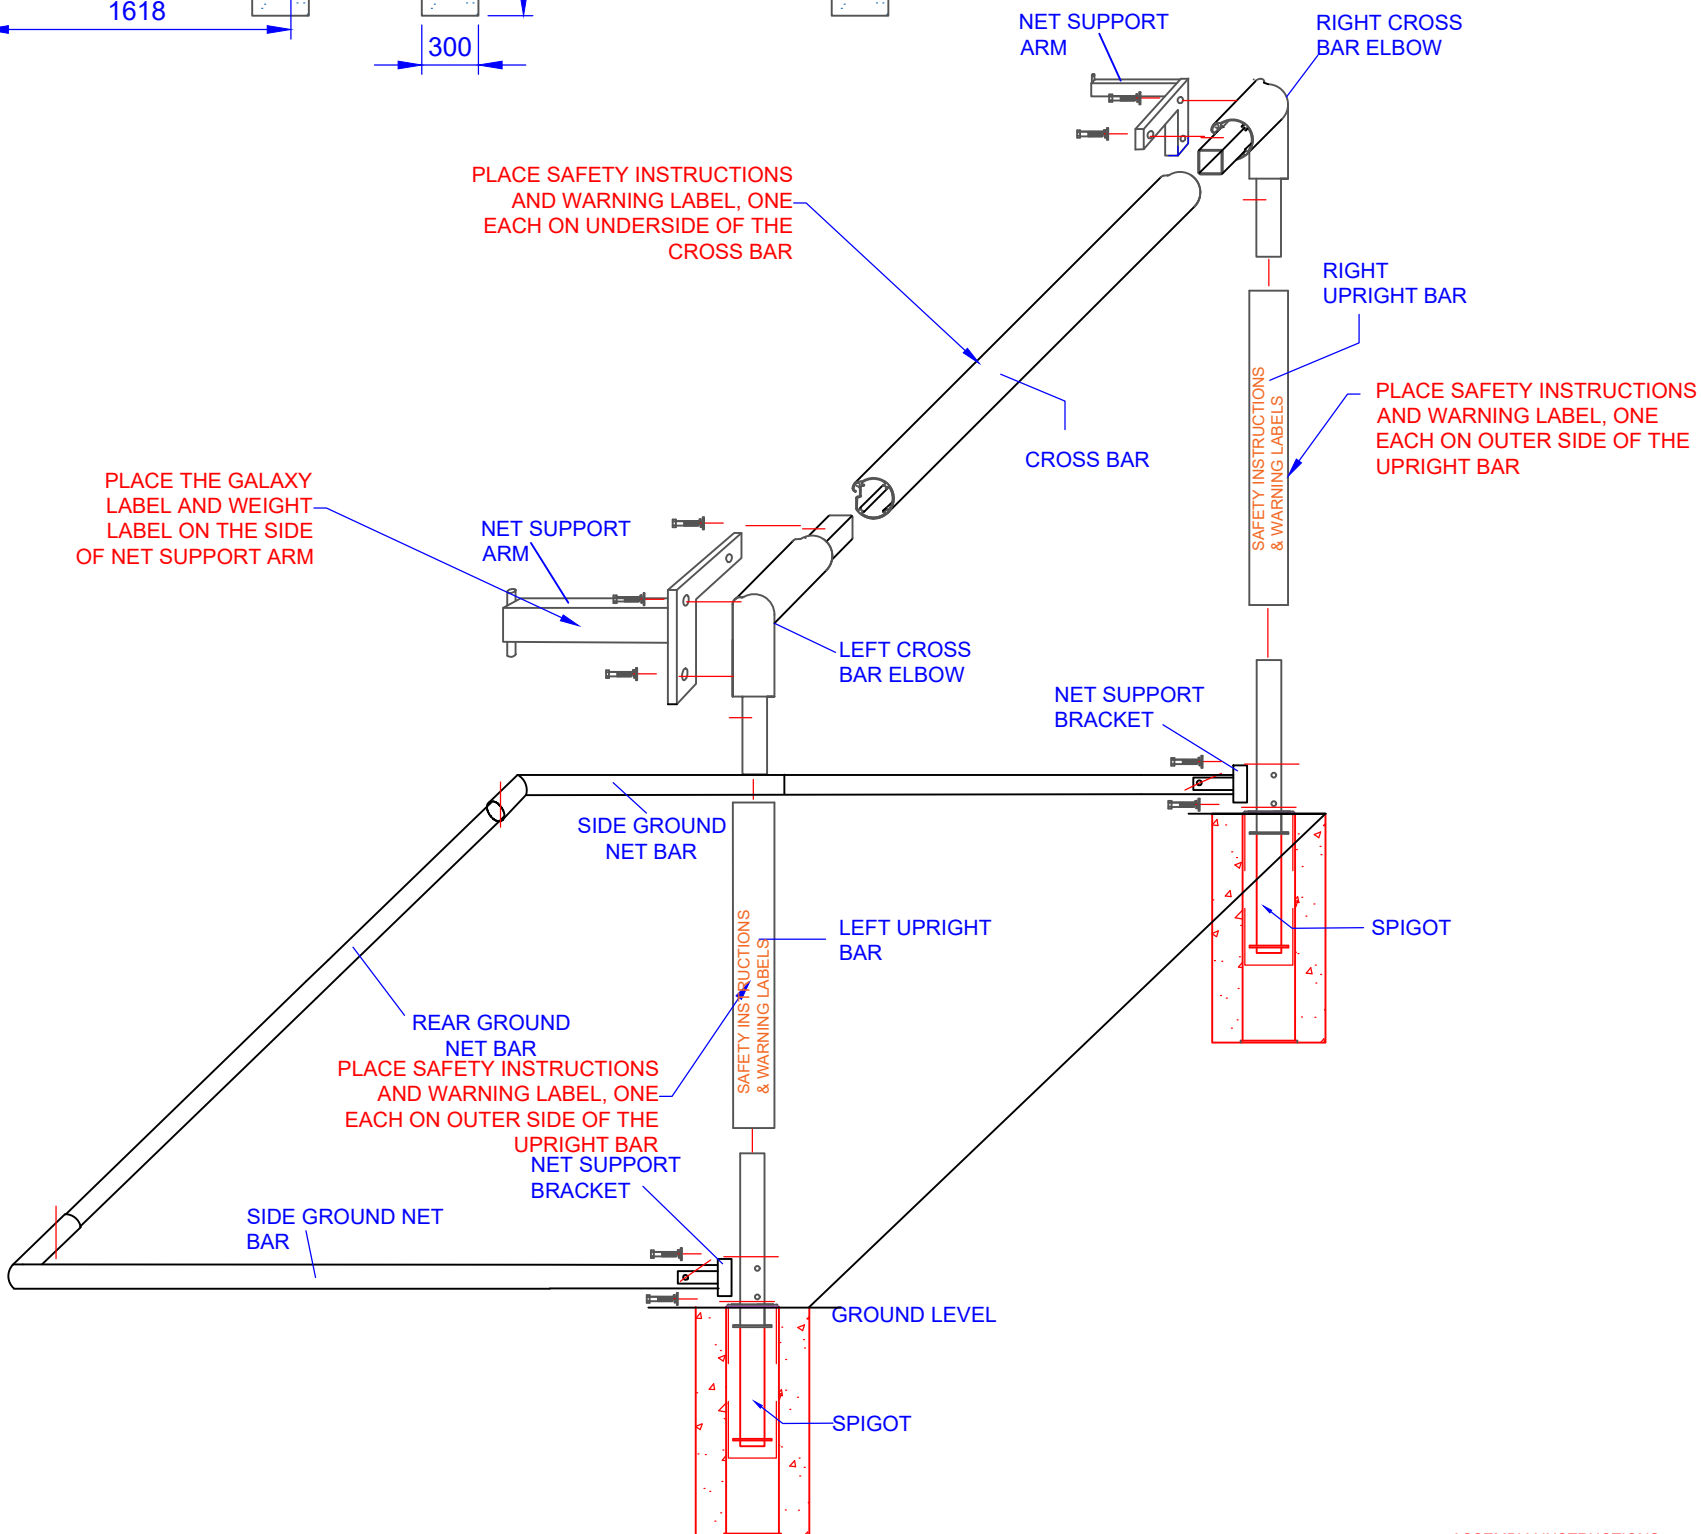

COMPONENTS	
ONE PAIR of GOALS	
QTY	ITEM
2	CROSS BAR
2	LEFT UPRIGHT WITH SPIGOT
2	RIGHT UPRIGHT WITH SPIGOT
2	REAR GROUND BAR
4	SIDE GROUND BAR
2	CROSS BAR ELBOW - LEFT
2	CROSS BAR ELBOW - RIGHT
2	NET SUPPORT ARM - LEFT
2	NET SUPPORT ARM - RIGHT
2	8 MM PVC TUBE 3100 MM LONG
4	8 MM PVC TUBE 2050 MM LONG
4	GROUND NET SUPPORT BAR BRACKET
20	M10 X 50 MM S/S HEX HEAD BOLT, WASHER & S/WASHER
8	M8 X 50 MM S/S HEX HEAD BOLT, WASHER & NYLOC NUT
2	NET 3.0 X 2.0 X 0.8 X 1.5 M
4	GROUND SLEEVE AND CAP
1	Each Packing, Assembly & Installation sheet

### ASSEMBLY INSTRUCTIONS

- Lay the crossbar and two elbows on the ground, with the cavity facing upwards.
- Insert the elbows into either side of cross bar and secure them with M10 x 50mm s/s hex head bolts, washers and spring washers.
- Lay the uprights with spigot in line with the elbows with cavity facing upwards and secure them with M10 x 50 mm s/s hex head bolts, washers and spring washers.
- Place the ground net bar brackets over the holes in the uprights and insert the M10 x 50mm s/s hex head bolts, washers and spring washers.
- Place the net support arm over the holes in the elbows and insert the M10 x 50mm s/s hex head bolts, washers and spring washers.
- Attach the net to the cross bar and uprights while they are lying on the ground by inserting the net edge into the profile then pressing the PVC tube under the track curve.
- Stand the goal upright and place it into the ground sleeves.
- Assemble the two side ground net bar and back ground net bar and secure them with M10 x 50 s/s hex head mm bolts and Nyloc nuts
- Attach the side ground bars to the net bar brackets with M8 x 60mm s/s hex head bolts, washers and Nyloc nuts.
- Tie the net cord to the net rail pins to reduce sag in the net.