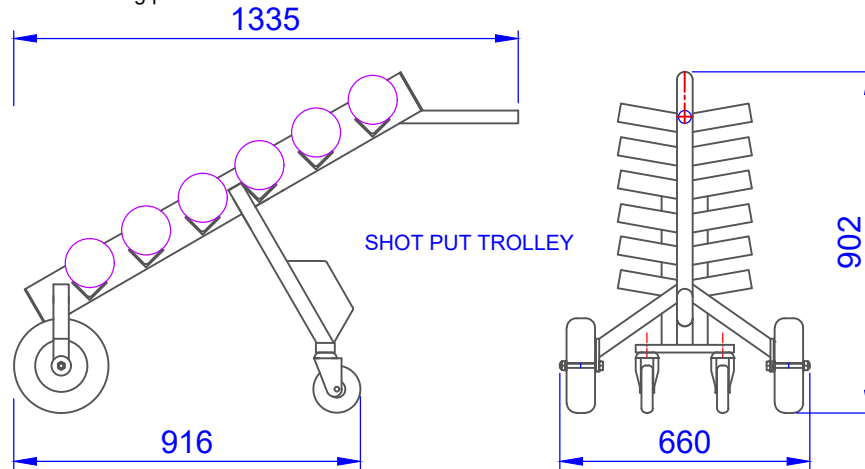

# PACKING LIST (per unit)

Please check your order. If any items are missing please call immediately.

QTY	ITEM DESCRIPTION
1	TROLLEY FRAME
2	250MM DIA. SEMI PNUMATIC WHEEL 12MM DIA BUSH.
2	CASTOR WHEEL (150 MM DIA) (MZH12532-TPB)
-	-
-	-
BOLT KIT	
2	M12 NYLOC NUT
2	M12 WASHER
2	M12 X 60 MM GAL BOLT & NYLOC NUT
2	50 X 25 MM PLASTIC END CAPS
2	M12 PLASTIC SPACERS
2	40 X 40 MM PLASTIC END CAPS
1	25NB PIPE PLASTIC END CAPS
-	-

TITLE: <b>TSP90 SHOT PUT TROLLEY ASSEMBLY</b>	
DRAWING NUMBER: TSP90 ASSEMBLY	
WEIGHT: -	# OF PACKAGES -
ORDER PACKED BY: -	ORDER CHECKED BY: -

Oz Ring Pty Ltd  
 Trading as:  
**Play Hard Sports Equipment**  
 ABN 79 066 094 559  
 24 Ern Harley Drive  
 Burleigh Heads Qld 4220  
 Phone: (07) 5593 4494  
 Fax: (07) 5593 4338  
 Website: [www.playhardsports.com.au](http://www.playhardsports.com.au)  
 Email: [email@playhardsports.com.au](mailto:email@playhardsports.com.au)