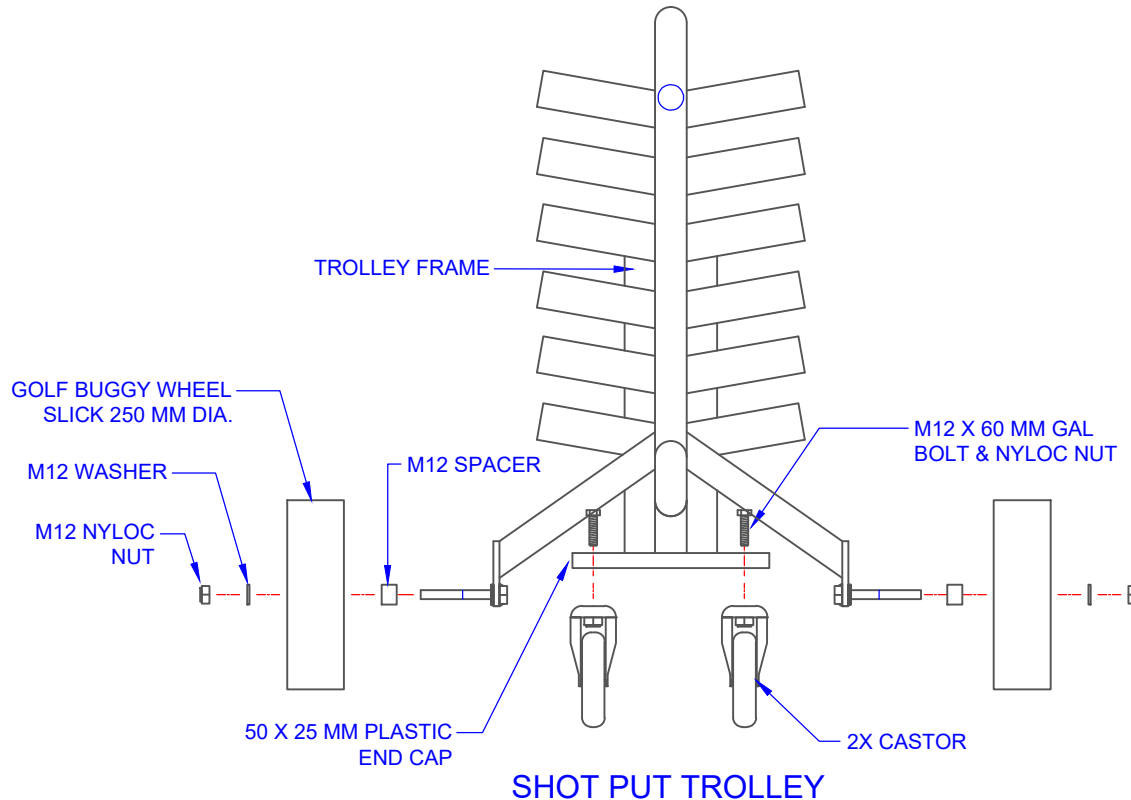

# PACKING LIST (per unit)

Please check your order. If any items are missing please call immediately.

QTY	ITEM DESCRIPTION
1	TROLLEY FRAME
2	250MM DIA. SEMI PNUMATIC WHEEL 12MM DIA BUSH.
2	CASTOR WHEEL (150 MM DIA) (MZH12532-TPB)
-	-
-	-
BOLT KIT	
2	M12 NYLOC NUT
2	M12 WASHER
2	M12 X 60 MM GAL BOLT & NYLOC NUT
2	50 X 25 MM PLASTIC END CAPS
2	M12 PLASTIC SPACERS
2	40 X 40 MM PLASTIC END CAPS
1	25NB PIPE PLASTIC END CAPS
-	-

TITLE: <b>TSP90 SHOT PUT TROLLEY ASSEMBLY</b>	
DRAWING NUMBER: TSP90 ASSEMBLY	
WEIGHT: -	# OF PACKAGES -
ORDER PACKED BY: -	ORDER CHECKED BY: -

Oz Ring Pty Ltd  
 Trading as:  
**Play Hard Sports Equipment**  
 ABN 79 066 094 559  
 24 Ern Harley Drive  
 Burleigh Heads Qld 4220  
 Phone: (07) 5593 4494  
 Fax: (07) 5593 4338  
 Website: [www.playhardsports.com.au](http://www.playhardsports.com.au)  
 Email: [email@playhardsports.com.au](mailto:email@playhardsports.com.au)