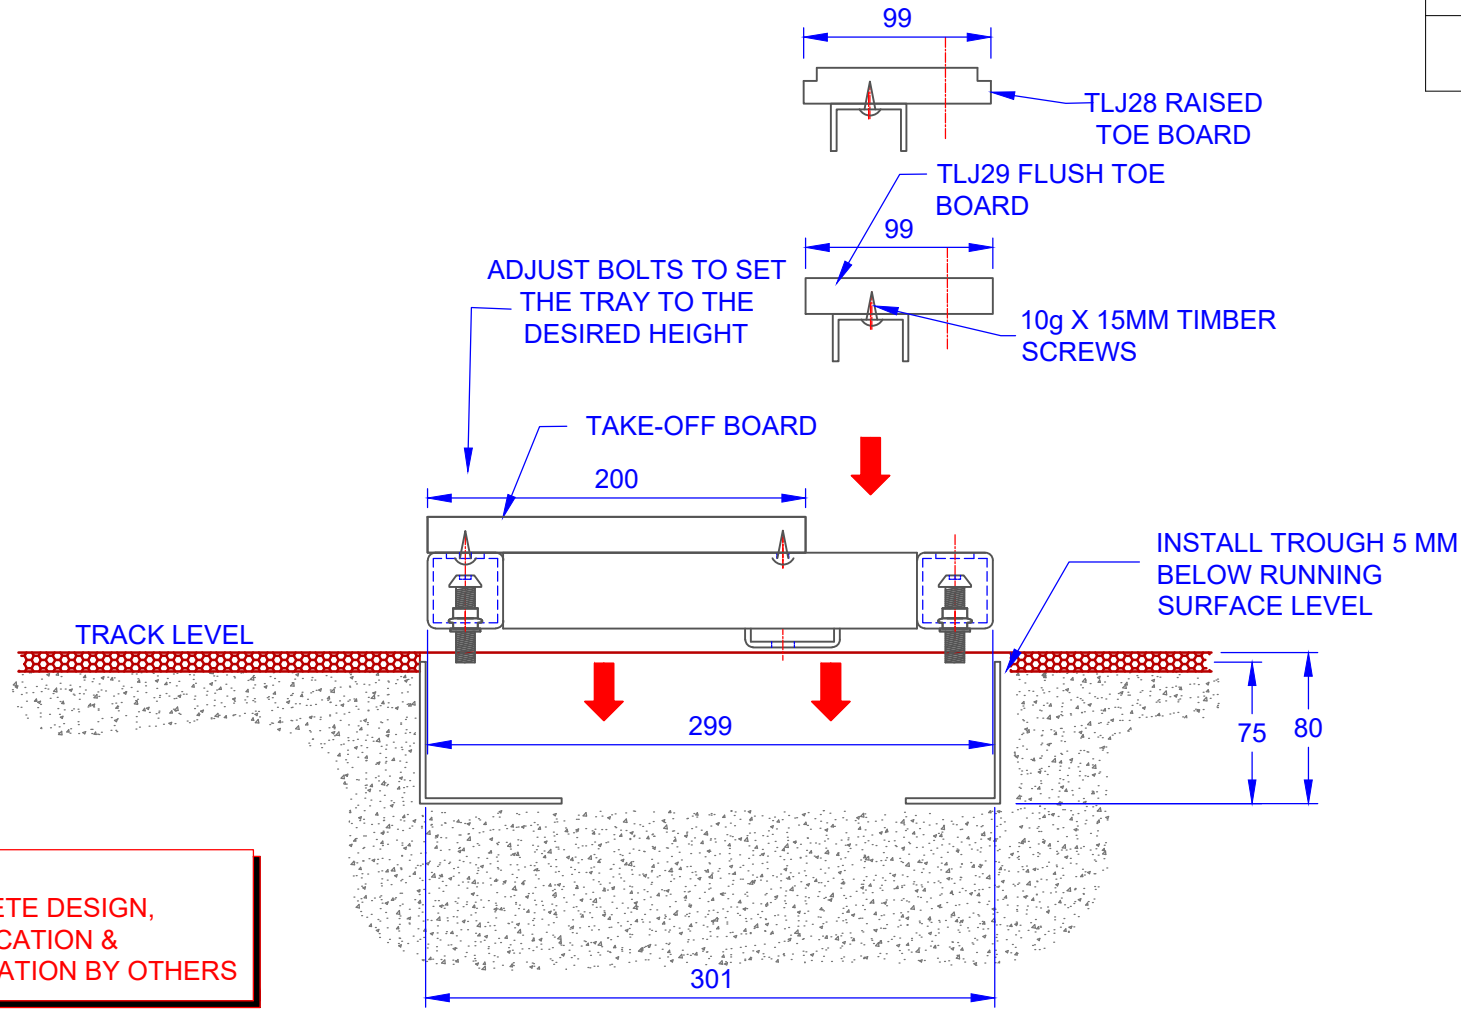

QTY	ITEM DESCRIPTION
1	TLJ22 TRAY
4	M10 X 40 MM S/S BUTTON HEAD SET SCREWS

NOTE:
 CONCRETE DESIGN,
 SPECIFICATION &
 INSTALLATION BY OTHERS

SECTION VIEW
TLJ05 TROUGH & TLJ22 TRAY
 N.T.S.

TITLE: TLJ22 ASSEMBLY	
DRAWING NUMBER: TLJ22 ASSEMBLY	
WEIGHT: -	# OF PACKAGES -
ORDER PACKED BY: -	ORDER CHECKED BY: -