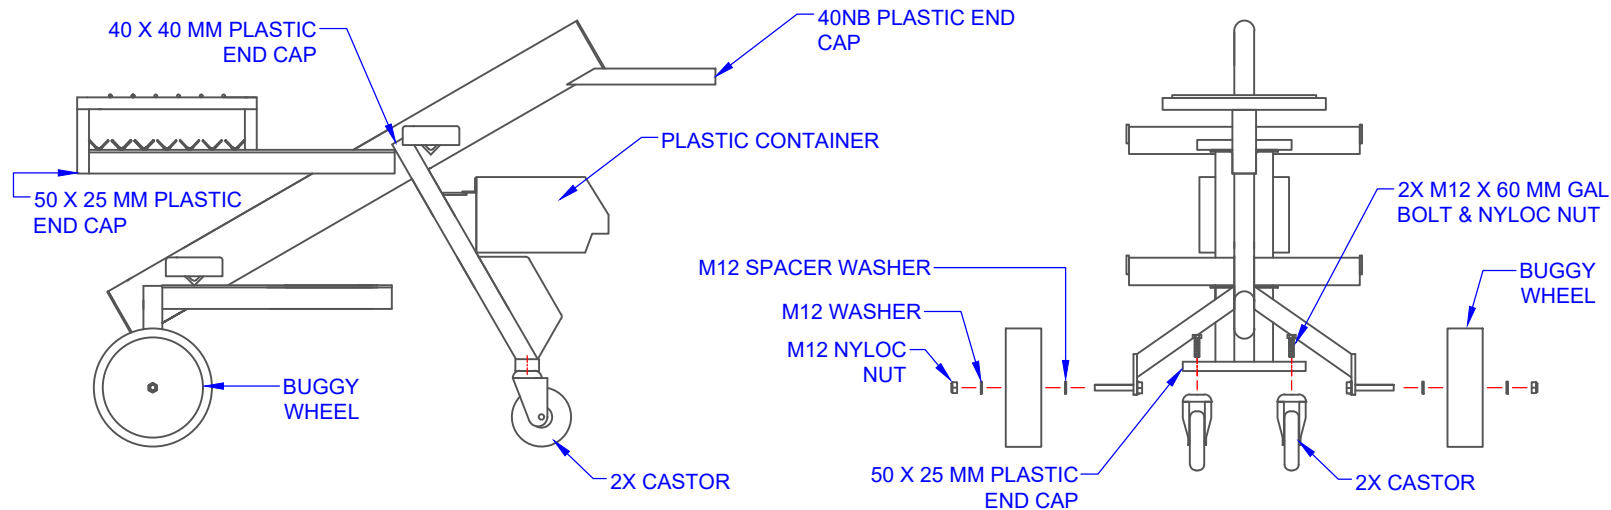

ASSEMBLY INSTRUCTIONS

QTY	ITEM DESCRIPTION
1	TDS95 TROLLEY FRAME
2	250 MM DIA. SEMI PNEUMATIC WHEEL 12MM DIA BUSH
2	CASTOR (150MM DIA METER, MZH12532-TPB)
1	PLASTIC CONTAINER
BOLT KIT	
2	M12 GAL NYLOC NUT
2	M12 GAL WASHER
2	M12 X 60 MM GAL HEX BOLT & NYLOC NUT
2	40 X 40 MM PLASTIC END CAPS
2	50 X 25 MM PLASTIC END CAPS
2	M12 X 15 MM PLASTIC SPACER
1	25NB PIPE PLASTIC END CAPS

SIDE VIEW

TDS95
MULTI-PURPOSE
TROLLEY

REAR VIEW

TITLE: TDS95 MULTI-PURPOSE TROLLEY ASSEMBLY	
DRAWING NUMBER: TDS95 ASSEMBLY	
WEIGHT: -	CUBIC MEASURE -

Oz Ring Pty Ltd
 Trading as:
Play Hard Sports Equipment
 ABN 79 066 094 559
 24 Ern Harley Drive
 Burleigh Heads Qld 4220
 Phone: (07) 5593 4494
 Fax: (07) 5593 4338
 Website: www.playhardsports.com.au
 Email: email@playhardsports.com.au