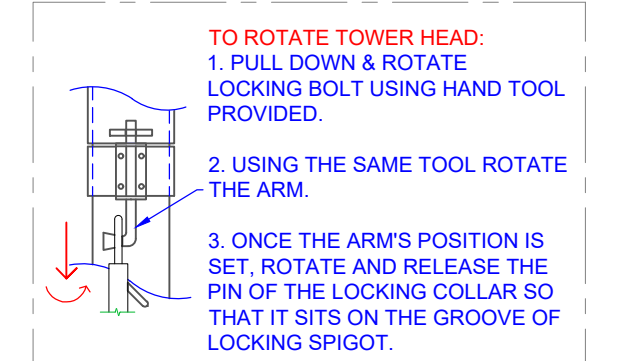

QTY	ITEM DESCRIPTION (FOR ONE UNIT)
1	100 MM DIA. MAIN POST
1	100 MM X 100MM EXTENSION ARM
1	B18fh BACKBOARD FRAME
1	B1810 BACKBOARD
1	R11b BASKETBALL RING
1	BASKETBALL RING KIT (NET, CORD, INSTRUCTIONS)
1	NR31 NETBALL RING
1	NR31 NETBALL RING KIT (NET, CORD, INSTRUCTIONS)
1	LOCKING COLLAR WITH SPRING BOLT
1	SN90r/S125r TURNING TOOL
1	NR31 RING REMOVAL TOOL
1	NR31 NETBALL RING BRACKET (POLE)
1	NR31 NETBALL RING BRACKET (EXTENSION ARM)
1	HEIGHT ADJUSTABLE FRAME (SHFw)
1	SHF HEIGHT ADJUSTING TOOL
BOLT KIT	
4	M10 X 125 MM GAL HEX BOLT, DOUBLE WASHER, SPRING WASHER & NUT
2	M10 X 45 MM GAL HEX BOLT, FLAT WASH & NYLOC NUT
1	GAS STRUT FITTED TO SHFw (460N-POLYBOARD & 850N FOR GLASS BACKBOARD)
1	M10 X 50 MM GAL BOLT, SPRING WASHER & NUT
4	M10 X 30 MM ZINC-COATED SOCKET HEADED CAP SCREWS, FLAT WASHER & NYLOC NUT
2	M6 X 50 MM GAL HEX BOLT, & NYLOC NUT
1	M10 X 115 MM GAL HEX BOLT, FLAT WASHER & SPRING WASHER
1	M10 X 130 MM GAL HEX BOLT & NYLOC NUT

NOTE:
SOME OF THE PARTS ARE PRE-ASSEMBLED IN THE WAREHOUSE.

TITLE: SN90r MULTIPLAY ROTATING BASKETBALL/NETBALL TOWER ASSEMBLY INSTRUCTIONS 2 OF 2	
DRAWING NUMBER: SN90r MULTIPLAY	DRAWN BY: UMESH
CHECKED BY: -	DATE: 09/05/2024