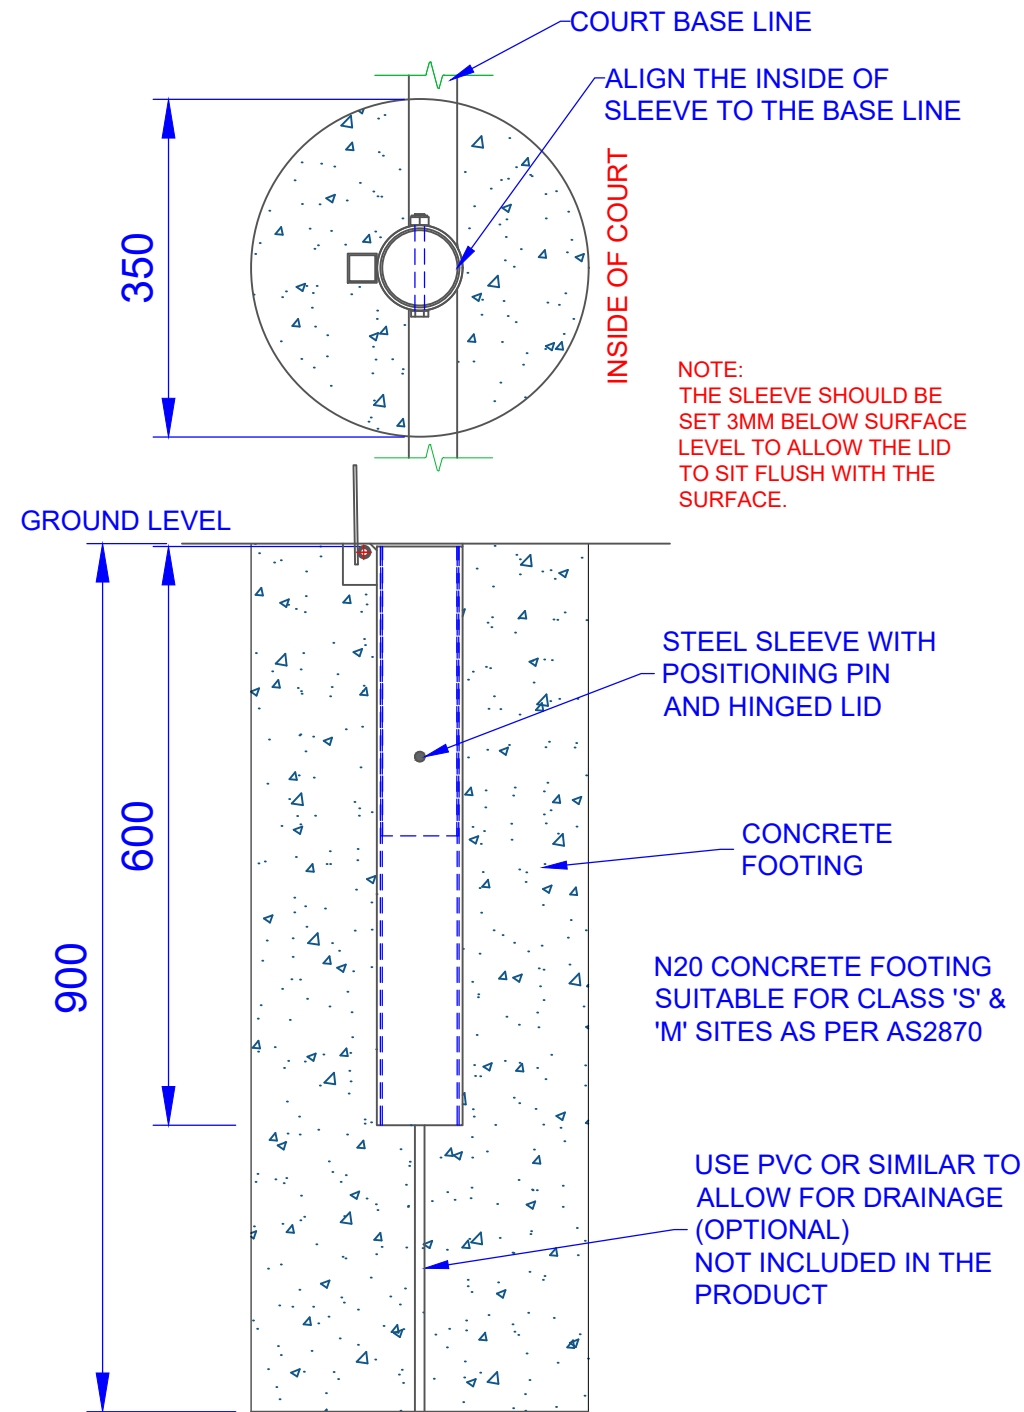

SLEEVE OPTION:
ES76 STEEL SLEEVE WITH EL76 LOOSE CAP

SLEEVE OPTION
EHC76 STEEL SLEEVE WITH HINGED LID

COMPONENTS	
QTY	ITEM
1	MAIN POST 3.288 M LONG
1	NR76 NETBALL RING WITH NET AND CORD
2	M8 X 30 MM S/S SOCKET HEAD COUNTERSUNK CAP SCREWS
SLEEVE OPTIONS	
1	ES76 - SLEEVE & EL76 - CAP
1	EHC76 - STEEL SLEEVE WITH HINGED LID

TITLE: NS76c NETBALL POLE	
DRAWING NUMBER: NS76c FOOTING DETAILS	
WEIGHT: -	CUBIC MEASURE -
	
<p>Oz Ring Pty Ltd Trading as: Play Hard Sports Equipment ABN 79 066 094 559 24 Ern Harley Drive Burleigh Heads Qld 4220 Phone: (07) 5593 4494 Fax: (07) 5593 4338 Website: www.playhardsports.com.au Email: email@playhardsports.com.au</p>	