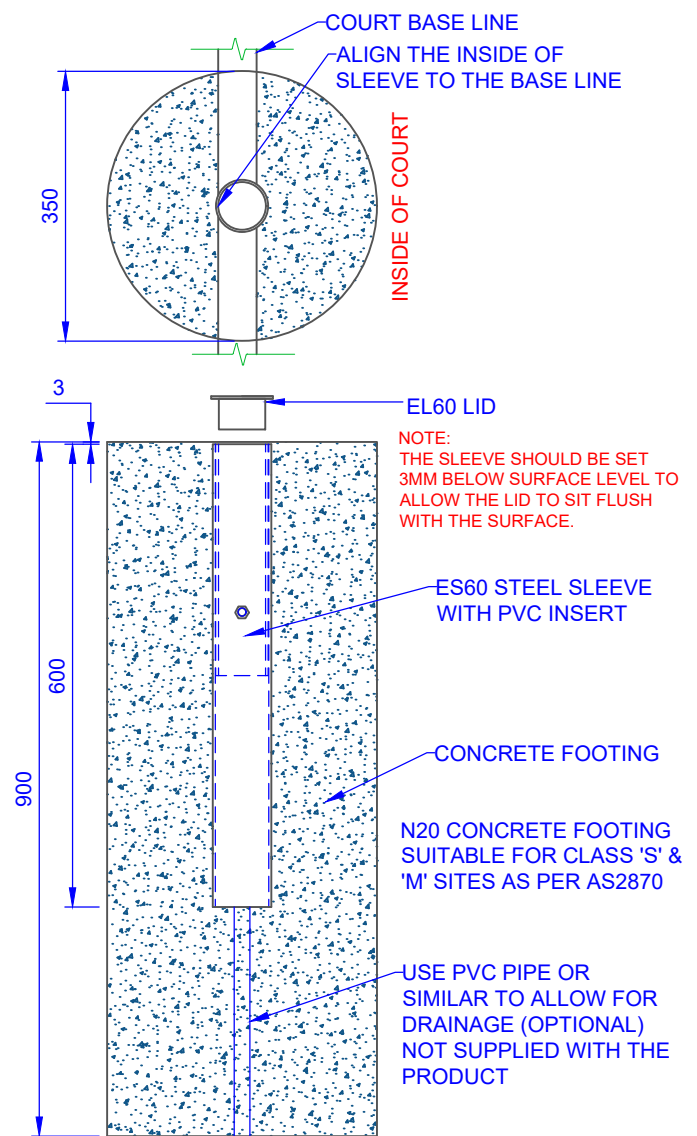

SLEEVE OPTION:
EHC60s STEEL SLEEVE WITH HINGED CAP

SLEEVE OPTION:
ES60 STEEL SLEEVE WITH EL60 LOOSE CAP

TITLE: NS60c FOOTING DETAILS ASSEMBLY	
DRAWING NUMBER:	NS60c
	
Oz Ring Pty Ltd Trading as: Play Hard Sports Equipment ABN 79 066 094 559 24 Ern Harley Drive Burleigh Heads Qld 4220 Phone: (07) 5593 4494 Fax: (07) 5593 4338 Website: www.playhardsports.com.au Email: email@playhardsports.com.au	