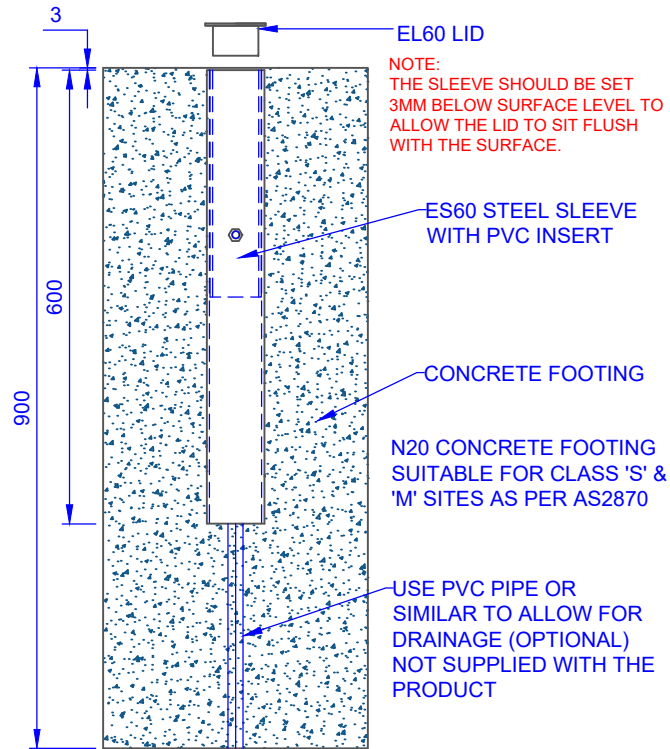

SLEEVE OPTION:
EHC60s STEEL SLEEVE WITH HINGED CAP

SLEEVE OPTION:
ES60 STEEL SLEEVE WITH EL60 LOOSE CAP

TITLE:
NS60Tc NETBALL TOWER

DRAWING NUMBER:
FOOTING DETAILS

Oz Ring Pty Ltd
Trading as:
Play Hard Sports Equipment
ABN 79 066 094 559
24 Ern Harley Drive
Burleigh Heads Qld 4220
Phone: (07) 5593 4494
Fax: (07) 5593 4338
Website: www.playhardsports.com.au
Email: email@playhardsports.com.au