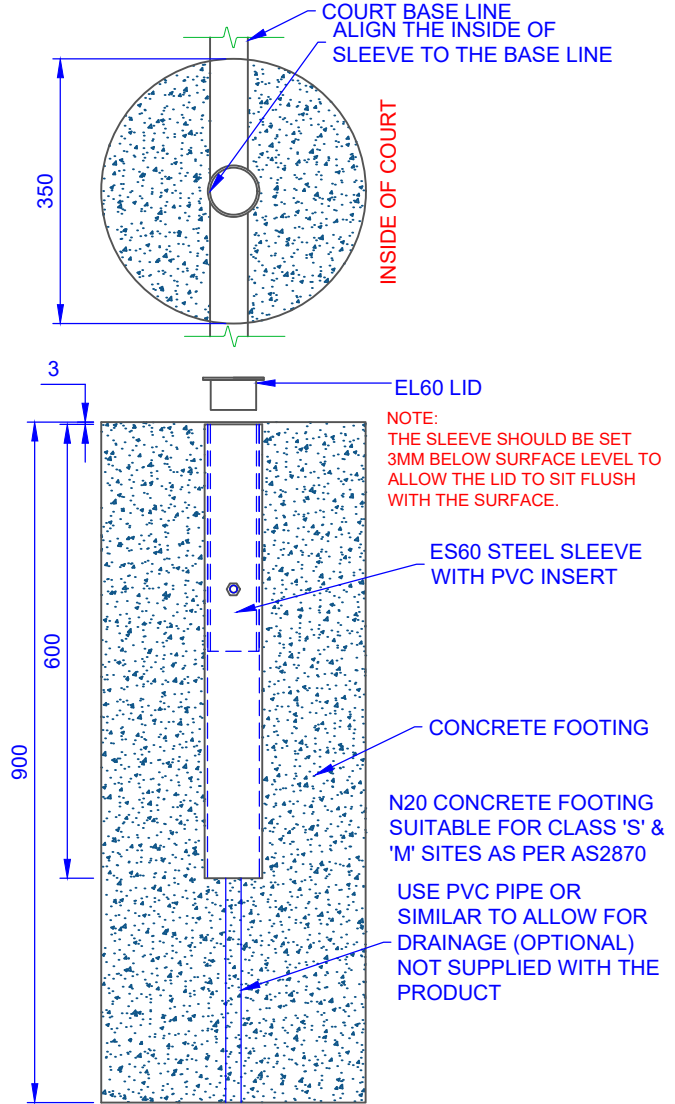

SLEEVE OPTION:
EHC60s STEEL SLEEVE WITH HINGED CAP

SLEEVE OPTION:
ES60 STEEL SLEEVE WITH EL60 LOOSE CAP

TITLE:	NS60 NETBALL TOWER
DRAWING NUMBER:	FOOTING DETAILS
	
<p>Oz Ring Pty Ltd Trading as: Play Hard Sports Equipment ABN 79 066 094 559 24 Ern Harley Drive Burleigh Heads Qld 4220 Phone: (07) 5593 4494 Fax: (07) 5593 4338 Website: www.playhardsports.com.au Email: email@playhardsports.com.au</p>	