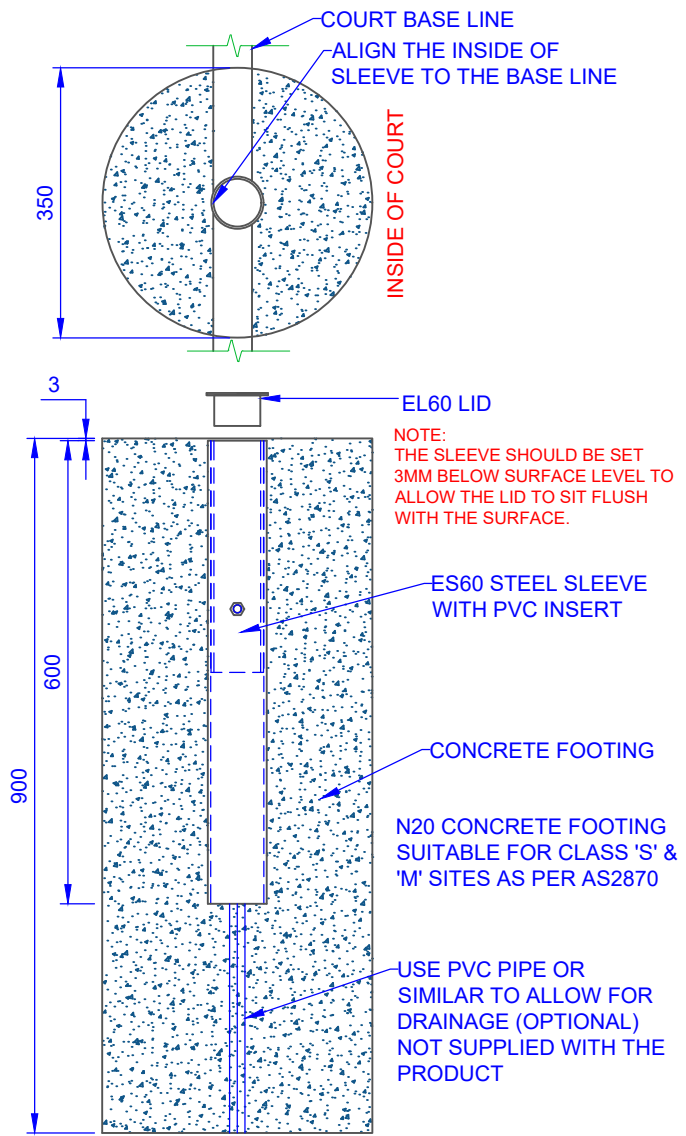

SLEEVE OPTION:
EHC60s STEEL SLEEVE WITH HINGED CAP

SLEEVE OPTION:
ES60 STEEL SLEEVE WITH EL60 LOOSE CAP

TITLE: NS60 NETBALL POST	
DRAWING NUMBER: FOOTING DETAILS	
WEIGHT: -	CUBIC MEASURE -
	
<p>Oz Ring Pty Ltd Trading as: Play Hard Sports Equipment ABN 79 066 094 559 24 Ern Harley Drive Burleigh Heads Qld 4220 Phone: (07) 5593 4494 Fax: (07) 5593 4338 Website: www.playhardsports.com.au Email: email@playhardsports.com.au</p>	