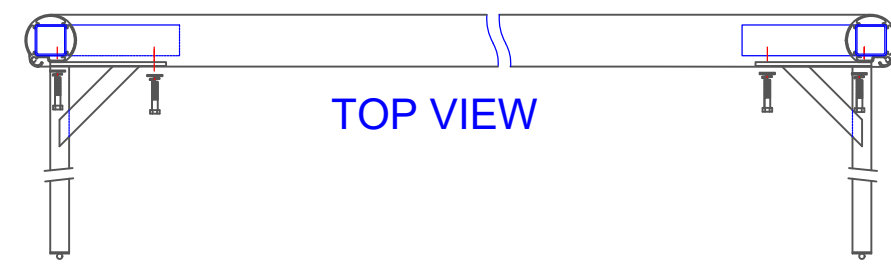

COMPONENTS
ONE PAIR of GOALS

QTY	ITEM
2	CROSS BAR
2	LEFT UPRIGHT WITH SPIGOT
2	RIGHT UPRIGHT WITH SPIGOT
2	REAR GROUND BAR
4	SIDE GROUND BAR
2	CROSS BAR ELBOW - LEFT
2	CROSS BAR ELBOW - RIGHT
2	NET SUPPORT ARM - LEFT
2	NET SUPPORT ARM - RIGHT
2	8 MM PVC TUBE 5100 MM LONG
4	8 MM PVC TUBE 1820 MM LONG
4	GROUND NET SUPPORT BAR BRACKET
20	M10 X 50 MM S/S HEX HEAD BOLT, WASHER & S/WASHER
8	M8 X 50 MM S/S HEX HEAD BOLT, WASHER & NYLOC NUT
2	NET 5.0 X 2.0 X 1.0 X 1.5 M
4	GROUND SLEEVE AND CAP
1	Each Packing, Assembly & Installation sheet

ASSEMBLY INSTRUCTIONS

1. Lay the crossbar and two elbows on the ground, with the cavity facing upwards.
2. Insert the elbows into either side of cross bar and secure them with M10 x 50mm s/s hex head bolts, washers and spring washers.
3. Lay the uprights with spigot in line with the elbows with cavity facing upwards and secure them with M10 x 50 mm s/s hex head bolts, washers and spring washers.
4. Place the net support arm over the holes in the elbows and insert the M10 x 50mm s/s hex head bolts, washers and spring washers.
5. Attach the net to the cross bar and uprights while they are lying on the ground by inserting the net edge into the profile then pressing the PVC tube under the track curve.
6. Stand the goal upright and place it into the ground sleeves.

TITLE: GALAXY 52b
SOCCER GOALS (WITHOUT GROUND BARS)

DRAWING NUMBER: ASSEMBLY INSTRUCTIONS

WEIGHT: ONE GOAL - 40 KG
ONE NET - 1.4 KG

Oz Ring Pty Ltd
Trading as:
Play Hard Sports Equipment
ABN 79 066 094 559
24 Ern Harley Drive
Burleigh Heads Qld 4220
Phone: (07) 5593 4494
Fax: (07) 5593 4338
Website: www.playhardsports.com.au
Email: email@playhardsports.com.au