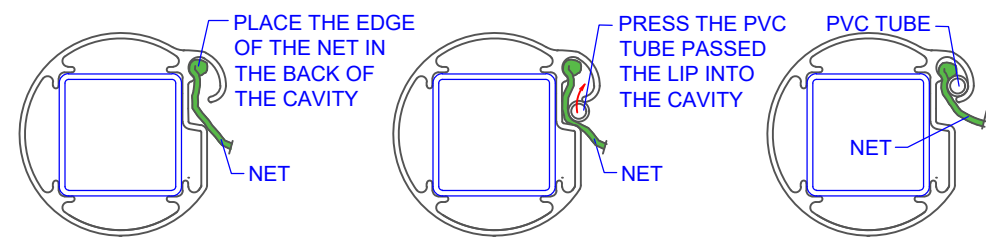

COMPONENTS
ONE PAIR of GOALS

QTY	ITEM
2	CROSS BAR
2	LEFT UPRIGHT WITH SPIGOT
2	RIGHT UPRIGHT WITH SPIGOT
2	REAR GROUND BAR
4	SIDE GROUND BAR
2	CROSS BAR ELBOW - LEFT
2	CROSS BAR ELBOW - RIGHT
2	NET SUPPORT ARM - LEFT
2	NET SUPPORT ARM - RIGHT
2	8 MM PVC TUBE 5100 MM LONG
4	8 MM PVC TUBE 1820 MM LONG
4	GROUND NET SUPPORT BAR BRACKET
20	M10 X 50 MM S/S HEX HEAD BOLT, WASHER & S/WASHER
8	M8 X 50 MM S/S HEX HEAD BOLT, WASHER & NYLOC NUT
2	NET 5.0 X 2.0 X 1.0 X 1.5 M
4	GROUND SLEEVE AND CAP
1	Each Packing, Assembly & Installation sheet

ASSEMBLY INSTRUCTIONS

1. Lay the crossbar and two elbows on the ground, with the cavity facing upwards.
2. Insert the elbows into either side of cross bar and secure them with M10 x 50mm s/s hex head bolts, washers and spring washers.
3. Lay the uprights with spigot in line with the elbows with cavity facing upwards and secure them with M10 x 50 mm s/s hex head bolts, washers and spring washers.
4. Place the net support arm over the holes in the elbows and insert the M10 x 50mm s/s hex head bolts, washers and spring washers.
5. Attach the net to the cross bar and uprights while they are lying on the ground by inserting the net edge into the profile then pressing the PVC tube under the track curve.
6. Stand the goal upright and place it into the ground sleeves.

TITLE: GALAXY 52b
SOCCER GOALS (WITHOUT GROUND BARS)

DRAWING NUMBER: ASSEMBLY INSTRUCTIONS

WEIGHT: ONE GOAL - 40 KG
ONE NET - 1.4 KG

Oz Ring Pty Ltd
Trading as:
Play Hard Sports Equipment
ABN 79 066 094 559
24 Ern Harley Drive
Burleigh Heads Qld 4220
Phone: (07) 5593 4494
Fax: (07) 5593 4338
Website: www.playhardsports.com.au
Email: email@playhardsports.com.au