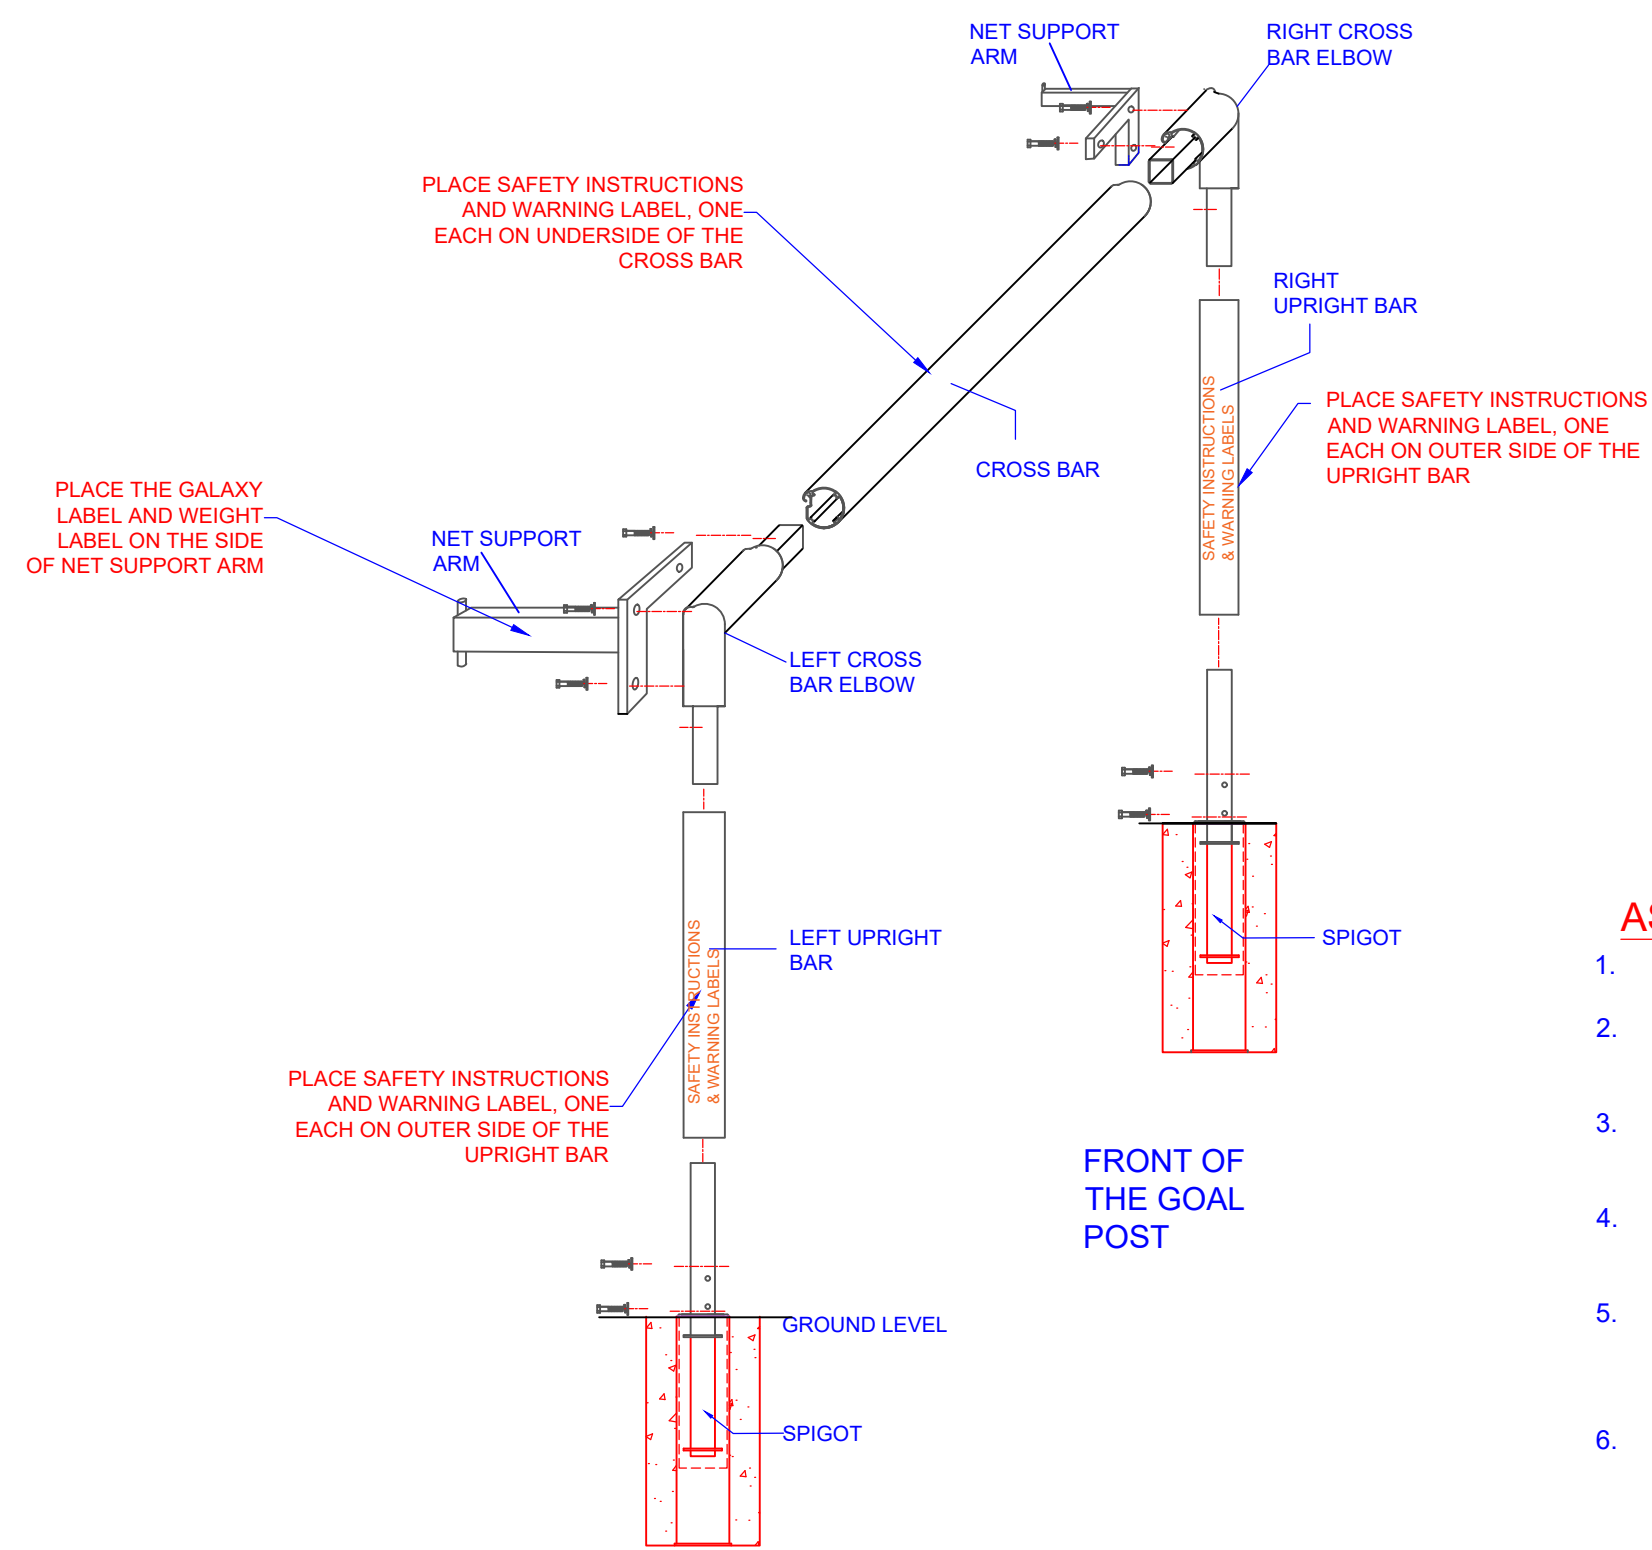

COMPONENTS
ONE PAIR of GOALS

QTY	ITEM
2	CROSS BAR
2	LEFT UPRIGHT WITH SPIGOT
2	RIGHT UPRIGHT WITH SPIGOT
2	REAR GROUND BAR
4	SIDE GROUND BAR
2	CROSS BAR ELBOW - LEFT
2	CROSS BAR ELBOW - RIGHT
2	NET SUPPORT ARM - LEFT
2	NET SUPPORT ARM - RIGHT
2	8 MM PVC TUBE 5100 MM LONG
4	8 MM PVC TUBE 1820 MM LONG
4	GROUND NET SUPPORT BAR BRACKET
20	M10 X 50 MM S/S HEX HEAD BOLT, WASHER & S/WASHER
8	M8 X 50 MM S/S HEX HEAD BOLT, WASHER & NYLOC NUT
2	NET 5.0 X 2.0 X 1.0 X 1.5 M
4	GROUND SLEEVE AND CAP
1	Each Packing, Assembly & Installation sheet

ASSEMBLY INSTRUCTIONS

1. Lay the crossbar and two elbows on the ground, with the cavity facing upwards.
2. Insert the elbows into either side of cross bar and secure them with M10 x 50mm s/s hex head bolts, washers and spring washers.
3. Lay the uprights with spigot in line with the elbows with cavity facing upwards and secure them with M10 x 50 mm s/s hex head bolts, washers and spring washers.
4. Place the net support arm over the holes in the elbows and insert the M10 x 50mm s/s hex head bolts, washers and spring washers.
5. Attach the net to the cross bar and uprights while they are lying on the ground by inserting the net edge into the profile then pressing the PVC tube under the track curve.
6. Stand the goal upright and place it into the ground sleeves.

TITLE: GALAXY 52b
SOCCER GOALS (WITHOUT GROUND BARS)

DRAWING NUMBER: ASSEMBLY INSTRUCTIONS

WEIGHT: ONE GOAL - 40 KG
ONE NET - 1.4 KG

Oz Ring Pty Ltd
Trading as:
Play Hard Sports Equipment
ABN 79 066 094 559
24 Ern Harley Drive
Burleigh Heads Qld 4220
Phone: (07) 5593 4494
Fax: (07) 5593 4338
Website: www.playhardsports.com.au
Email: email@playhardsports.com.au