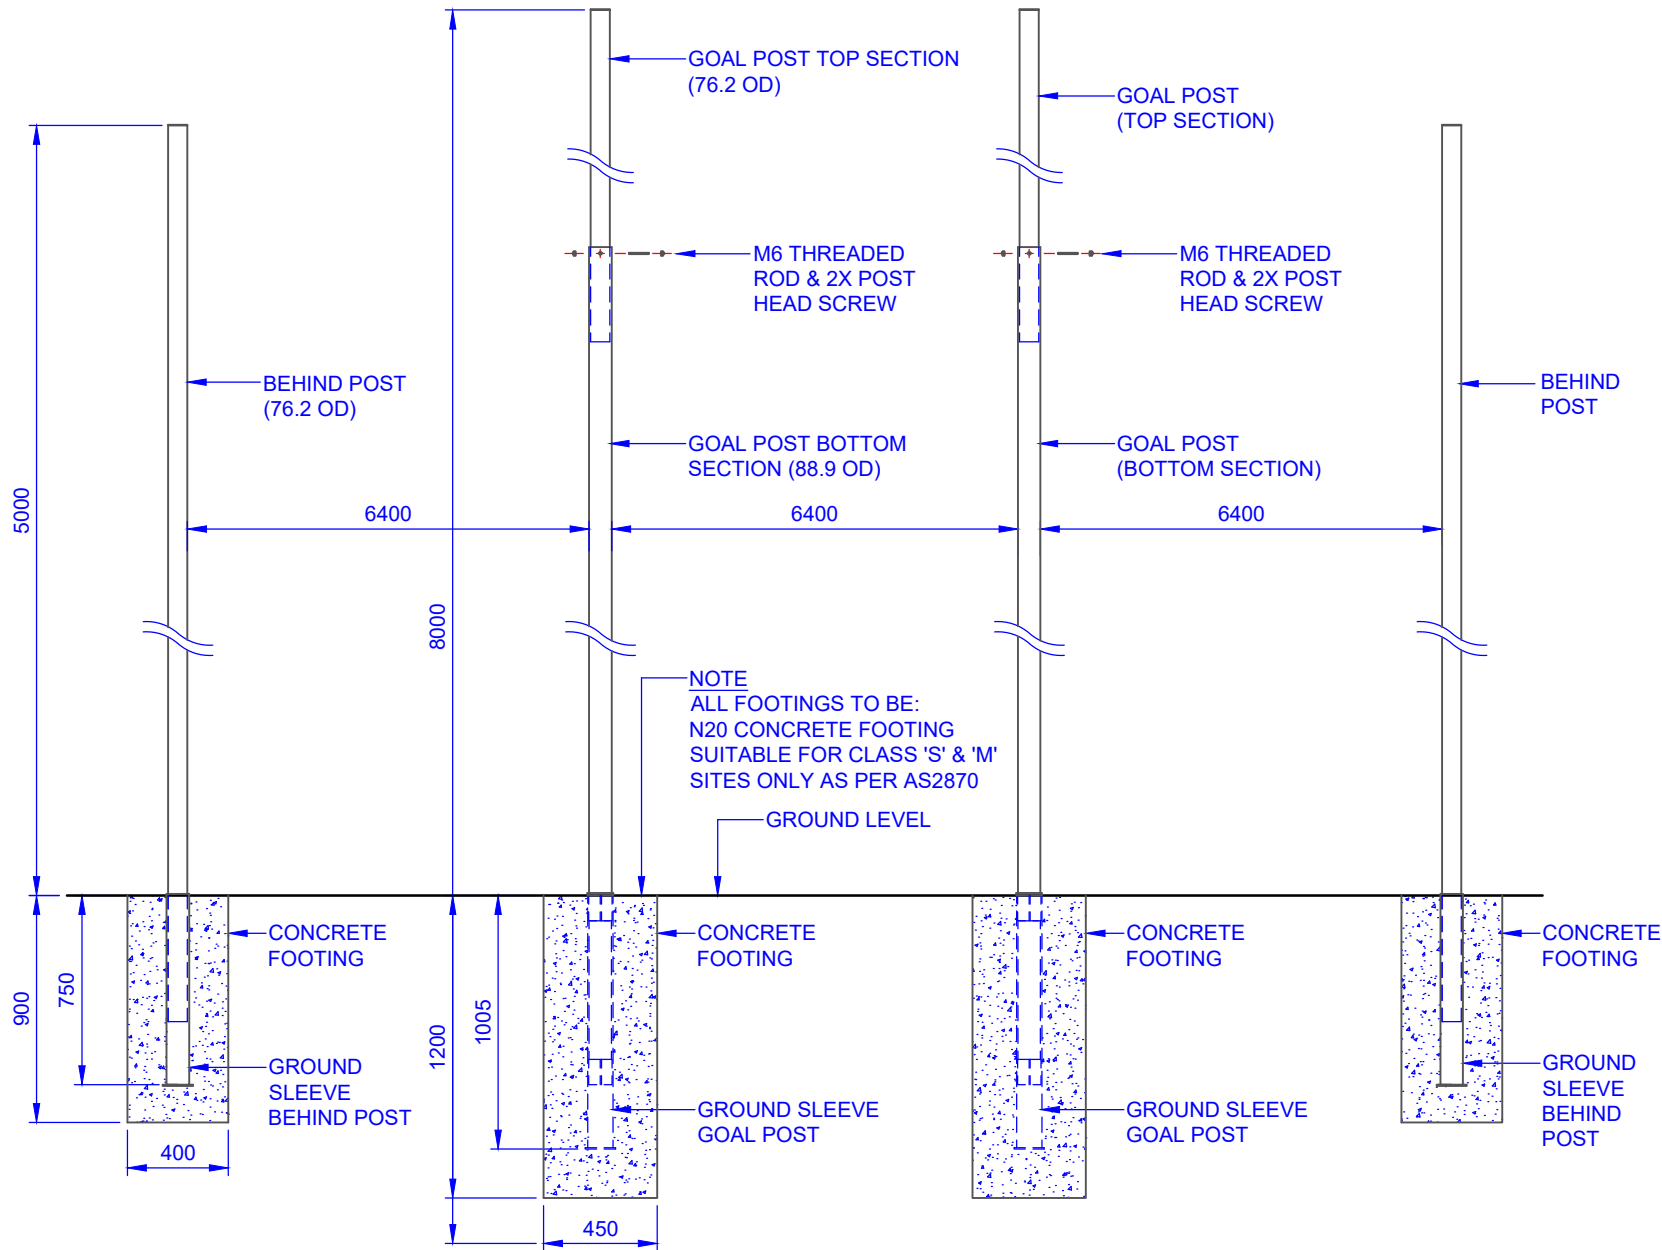

ASSEMBLY INSTRUCTIONS

FRONT VIEW
AR85 - GOAL POSTS
 SCALE 1:30

COMPONENTS

QTY	ITEM
4	BEHIND POST
4	GROUND SLEEVE - GOAL POST (100 OD)
4	GOAL POST (TOP SECTION)
4	GOAL POST (BOTTOM SECTION)
4	GROUND SLEEVE - BEHIND POST (88.9OD)
4	M6 THREADED ROD (74 MM)
8	M6 POST HEAD SCREW
8	GROUND SLEEVE CAP
-	-
-	-
-	-
-	-
-	-
-	-
-	-

TITLE: AR85 AFL GOAL POSTS	
DRAWING NUMBER: AR85 ASSEMBLY	
WEIGHT: -	CUBIC MEASURE

Oz Ring Pty Ltd
 Trading as:
Play Hard Sports Equipment
 ABN 79 066 094 559
 24 Ern Harley Drive
 Burleigh Heads Qld 4220
 Phone: (07) 5593 4494
 Fax: (07) 5593 4338
 Website: www.playhardsports.com.au
 Email: email@playhardsports.com.au