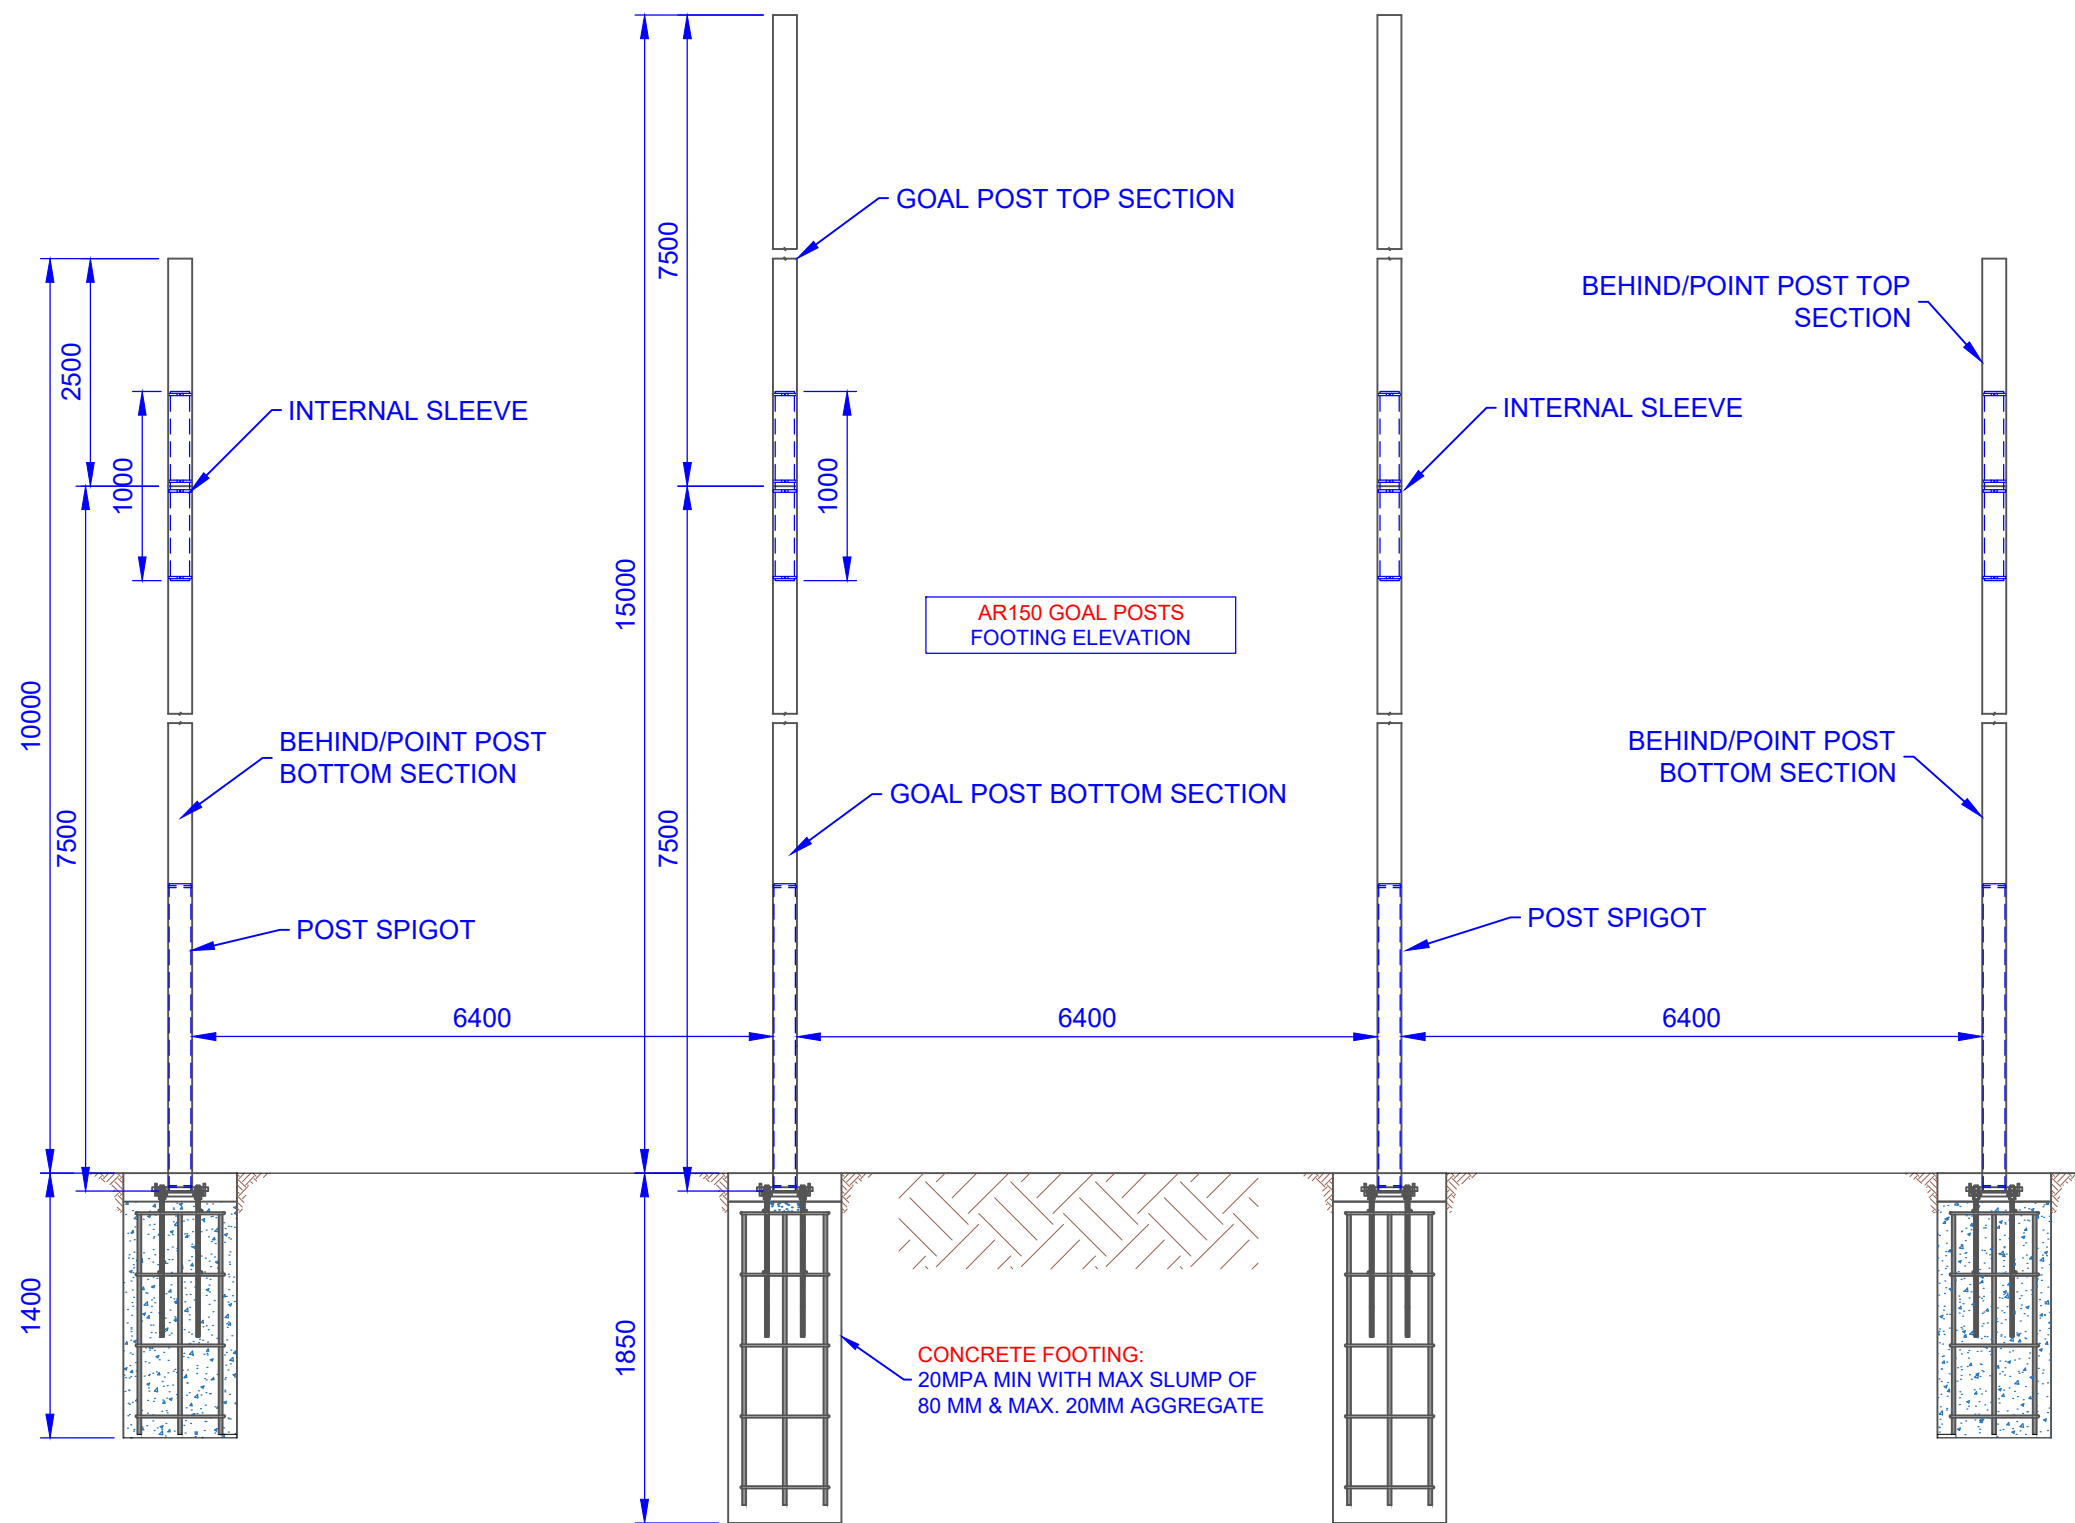

ASSEMBLY INSTRUCTIONS : FINAL ASSEMBLY VIEW

COMPONENTS

QTY	ITEM
4	AFL GOAL POST FOOTINGS
4	AFL BEHIND POST FOOTINGS
8	FOOTING COVER
48	14g X 35 GAL PAN HEAD TEK SCREWS
4	GOAL POST TOP SECTION
4	GOAL POST BOTTOM SECTION
4	BEHIND POST TOP SECTION
4	BEHIND POST BOTTOM SECTION
8	POST INTERNAL SLEEVE
8	GOAL POST SPIGOT
32	M20 GAL NUTS AND GAL WASHERS
32	M20 GAL SPRING WASHER
8	ANGLE MOUNTING BRACKET LEFT
8	ANGLE MOUNTING BRACKET RIGHT
-	-

TITLE: AR150 AFL GOAL POSTS  
ASSEMBLY DETAILS 3 OF 3

DRAWING NUMBER: AR150 ISSUED ON: 19/08/2024

Oz Ring Pty Ltd  
Trading as:  
Play Hard Sports Equipment  
ABN 79 066 094 559  
24 Ern Harley Drive  
Burleigh Heads Qld 4220  
Phone: (07) 5593 4494  
Fax: (07) 5593 4338  
Website: www.playhardsports.com.au  
Email: email@playhardsports.com.au