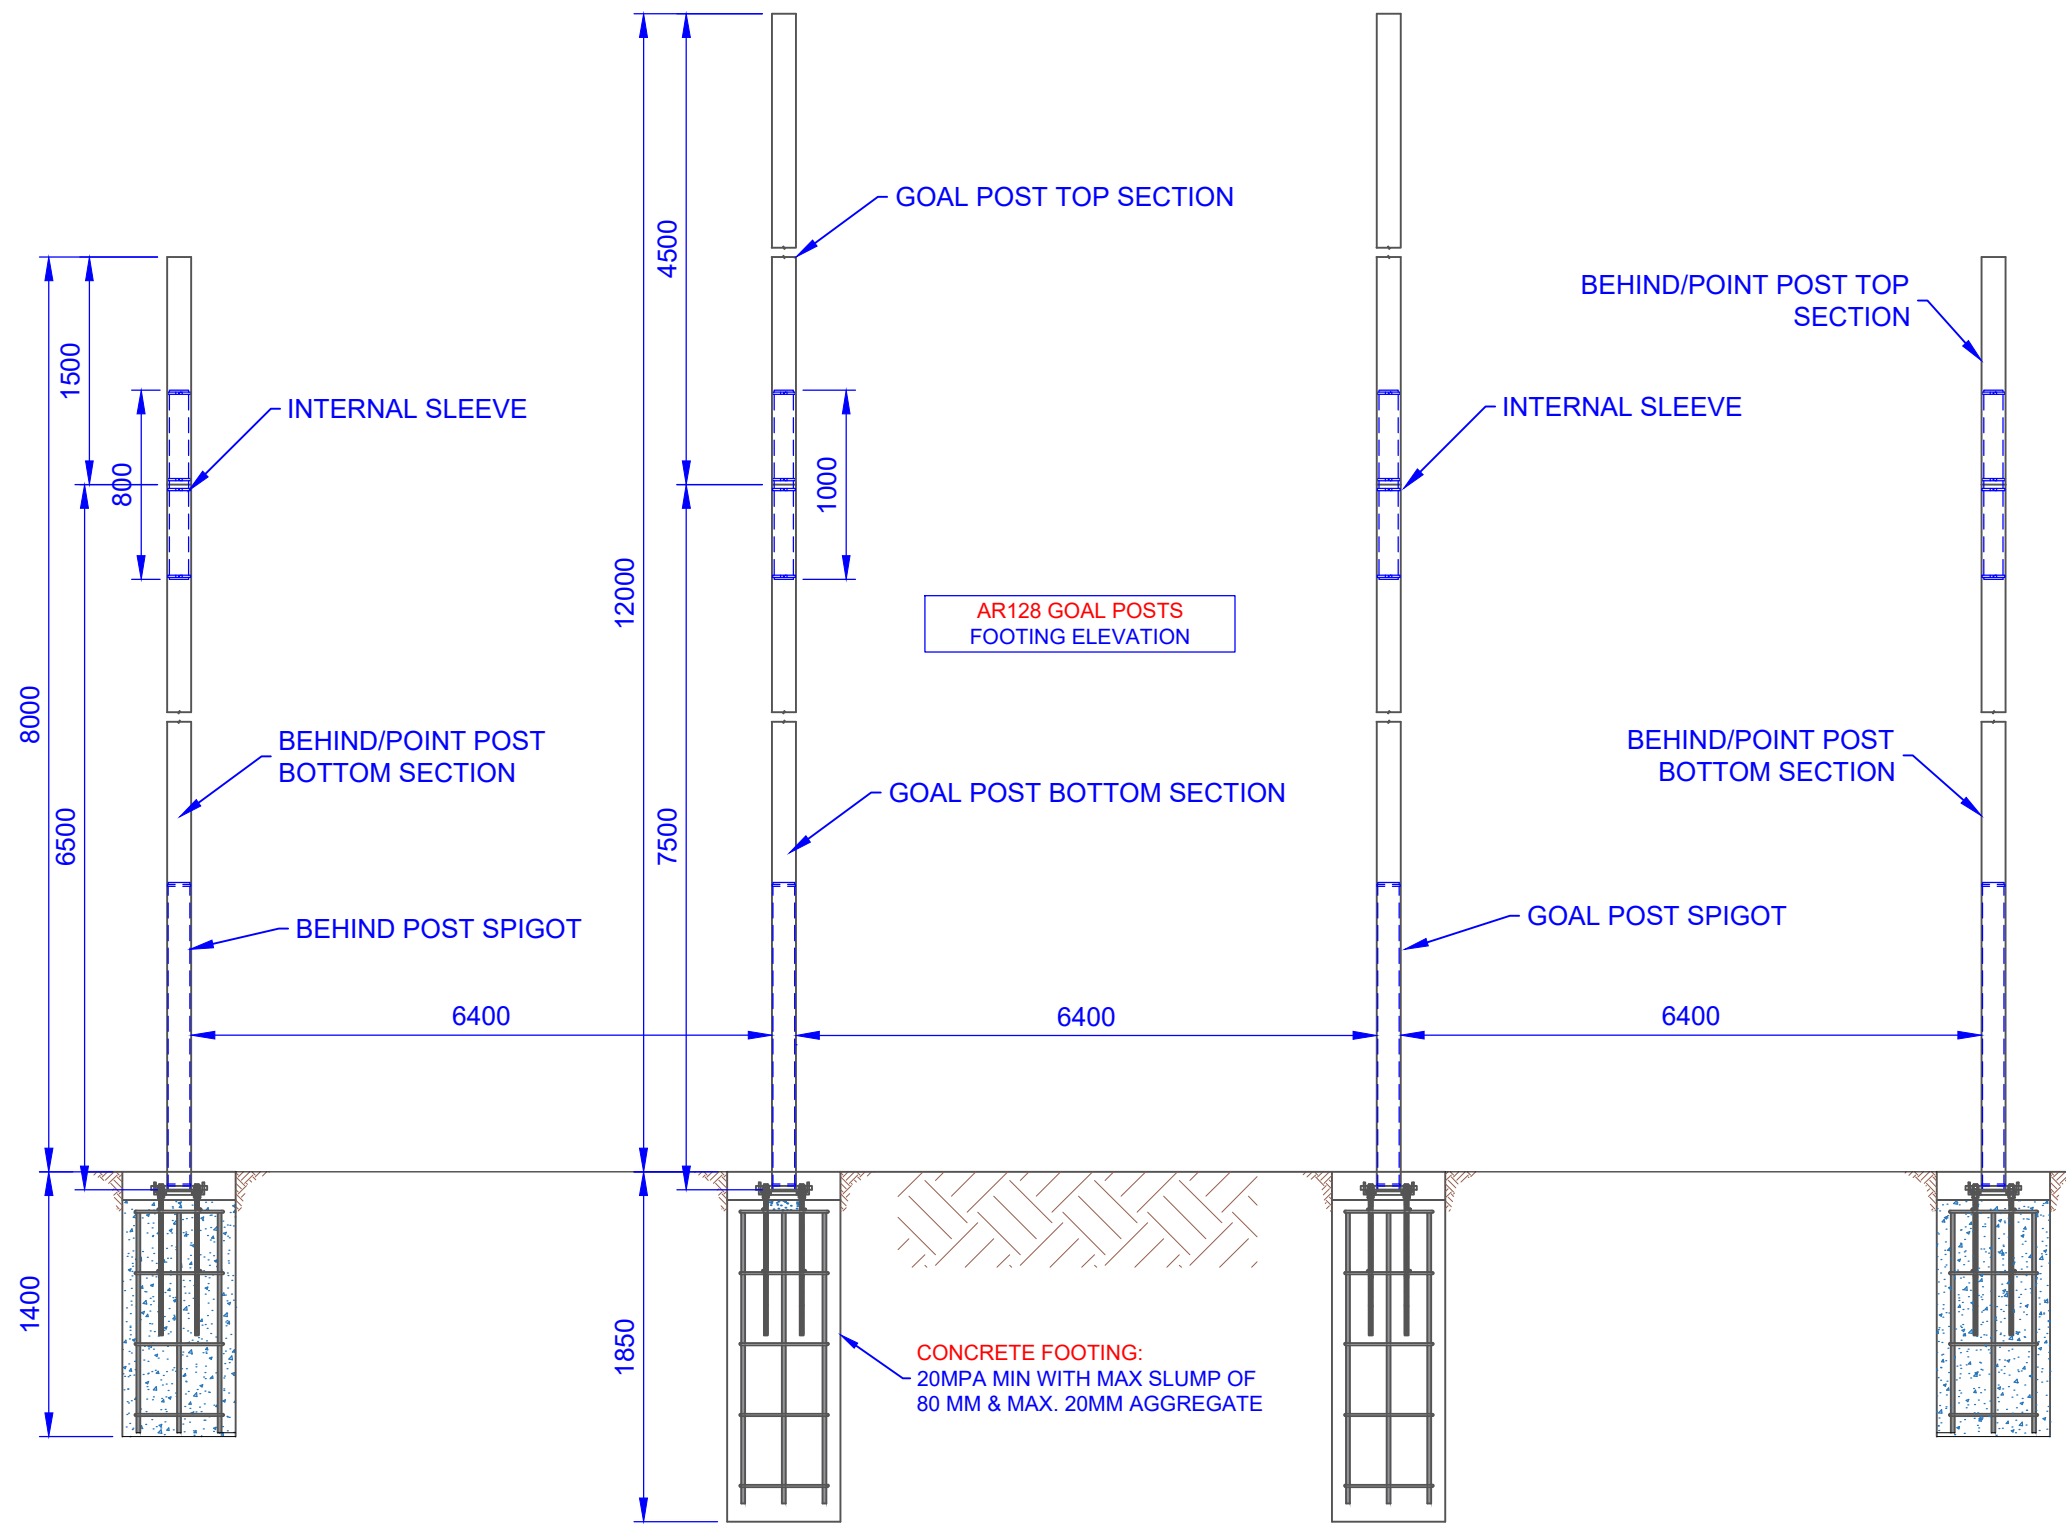

ASSEMBLY INSTRUCTIONS : FINAL ASSEMBLY VIEW

COMPONENTS

ONE SET OF AFL GOALS

QTY	ITEM
4	AFL GOAL POST FOOTINGS
4	AFL BEHIND POST FOOTINGS
8	FOOTING COVER
48	14g X 35 MM PAN HEAD SCREWS
4	GOAL POST TOP SECTION
4	GOAL POST BOTTOM SECTION
4	BEHIND POST TOP SECTION
4	BEHIND POST BOTTOM SECTION
4	GOAL POST INTERNAL SLEEVE
4	BEHIND POST INTERNAL SLEEVE
4	GOAL POST SPIGOT
4	BEHIND POST SPIGOT
32	M20 GAL NUTS
32	M20 GAL WASHER
8	ANGLE MOUNTING BRACKET LEFT
8	ANGLE MOUNTING BRACKET RIGHT

TITLE: AR128 AFL GOAL POSTS

ASSEMBLY DETAILS 3 OF 3

DRAWING NUMBER: AR128

ISSUED ON: 19/08/2024

Oz Ring Pty Ltd
 Trading as:
 Play Hard Sports Equipment
 ABN 79 066 094 559
 24 Ern Harley Drive
 Burleigh Heads Qld 4220
 Phone: (07) 5593 4494
 Fax: (07) 5593 4338
 Website: www.playhardsports.com.au
 Email: email@playhardsports.com.au