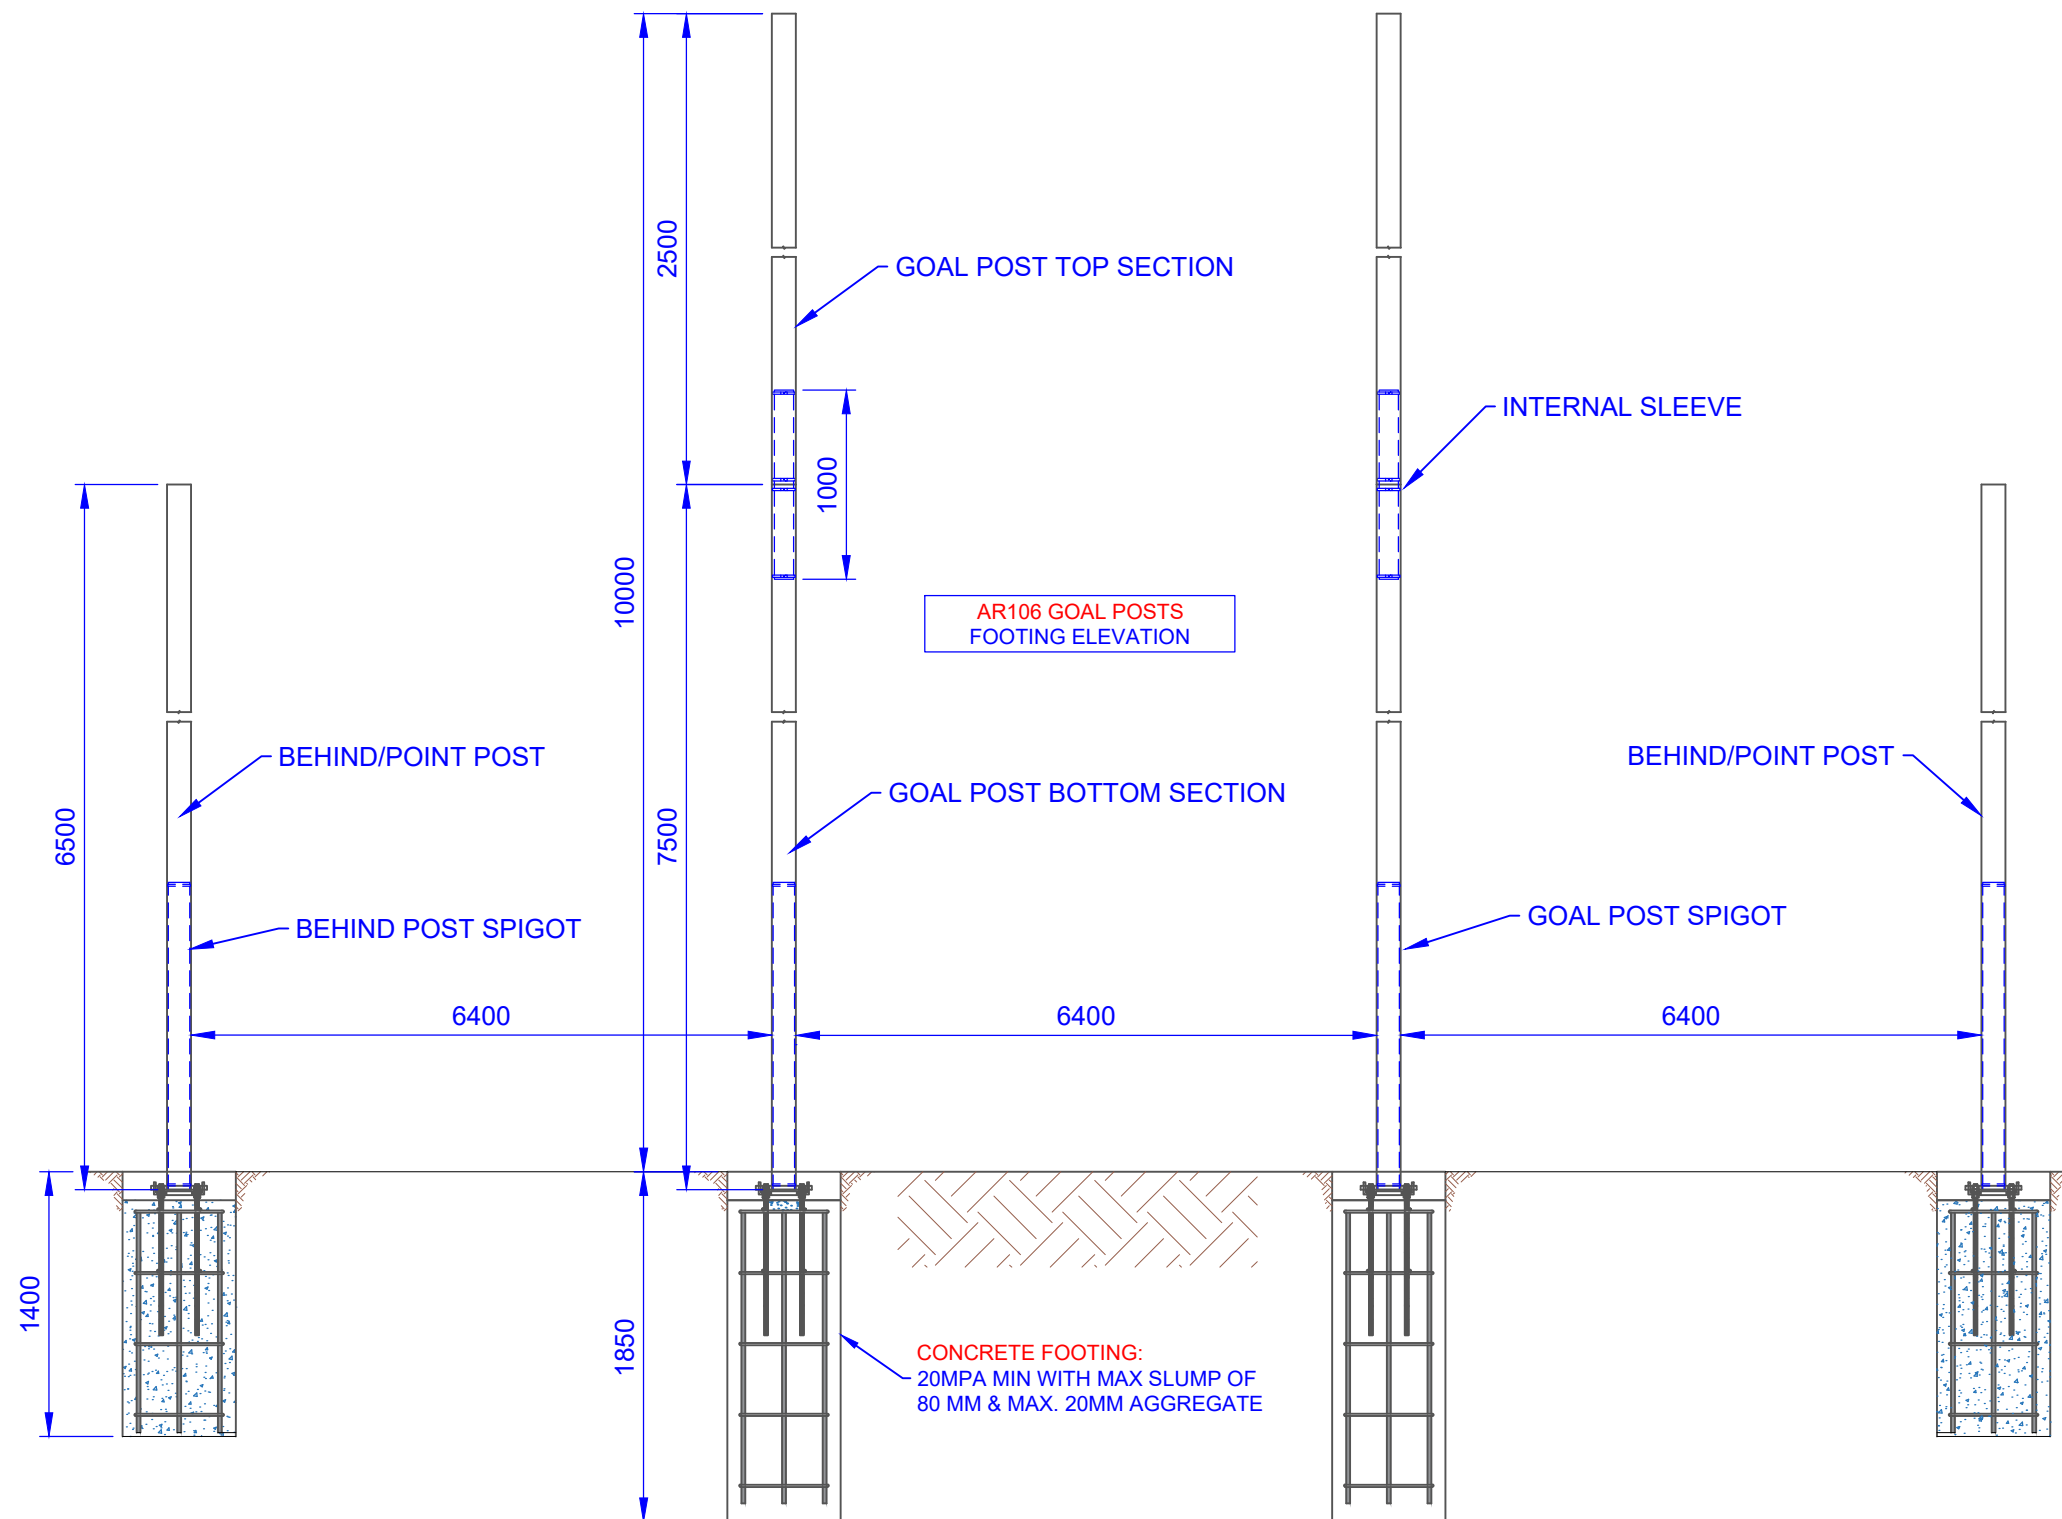

ASSEMBLY INSTRUCTIONS : FINAL ASSEMBLY VIEW

COMPONENTS	
QTY	ITEM
4	AFL GOAL POST FOOTINGS
4	AFL BEHIND POST FOOTINGS
8	FOOTING COVER
32	14g X 35 MM PAN HEAD TEK SCREWS
4	GOAL POST TOP SECTION
4	GOAL POST BOTTOM SECTION
4	BEHIND POST
4	GOAL POST INTERNAL SLEEVE
4	GOAL POST SPIGOT
4	BEHIND POST SPIGOT
32	M20 GAL NUTS
32	M20 GAL SPRING WASHER
8	ANGLE MOUNTING PLATES LEFT
8	ANGLE MOUNTING PLATES RIGHT
-	-

TITLE: AR106 AFL GOAL POSTS ASSEMBLY DETAILS 3 OF 3	
DRAWING NUMBER: AR106	ISSUED ON: 19/08/2024
	Oz Ring Pty Ltd Trading as: Play Hard Sports Equipment ABN 79 066 094 559 24 Ern Harley Drive Burleigh Heads Qld 4220 Phone: (07) 5593 4494 Fax: (07) 5593 4338 Website: www.playhardsports.com.au Email: email@playhardsports.com.au