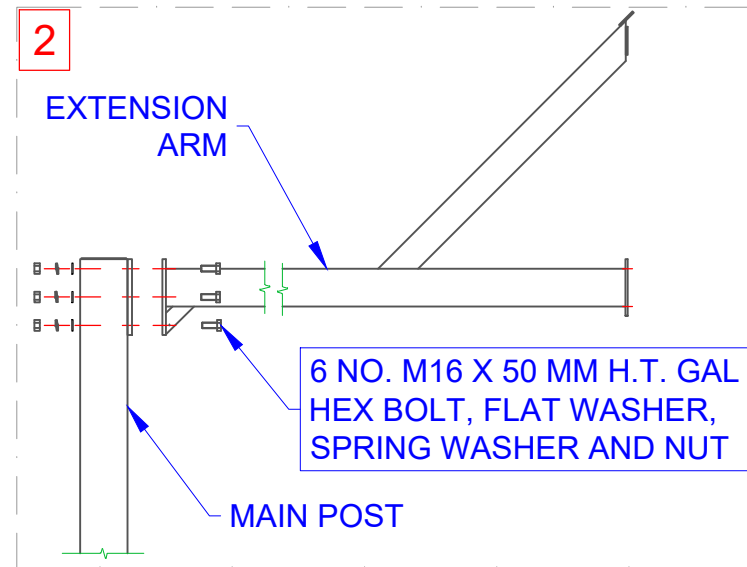

# ASSEMBLY INSTRUCTIONS

# COMPONENTS

QTY	ITEM
1	MAIN POST ON BASEPLATE
1	EXTENSION ARM
1	BACKBOARD AND FRAME
1	RING, CORD AND NET
6	M16 X 50 H.T. GAL HEX BOLT, FLAT WASHER, SPRING WASHER & NUT
4	M10 X 90 MM GAL HEX BOLT, SPRING WASHER, DOUBLE FLAT WASHER & NUT