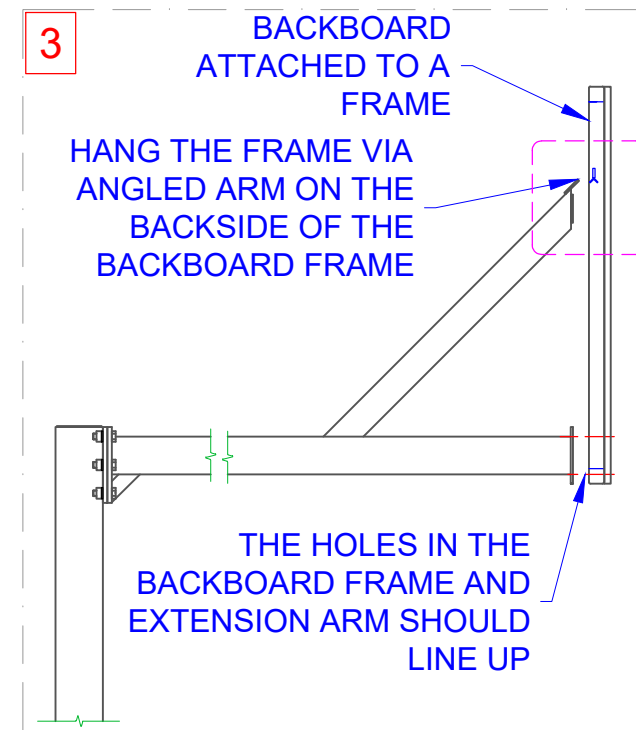

# COMPONENTS

QTY	ITEM
1	MAIN POST ON BASEPLATE
1	EXTENSION ARM
1	BACKBOARD AND FRAME
1	RING, CORD AND NET
6	M16 X 50 H.T. GAL HEX BOLT, FLAT WASHER, SPRING WASHER & NUT
4	M10 X 90 MM GAL HEX BOLT, SPRING WASHER, DOUBLE FLAT WASHER & NUT