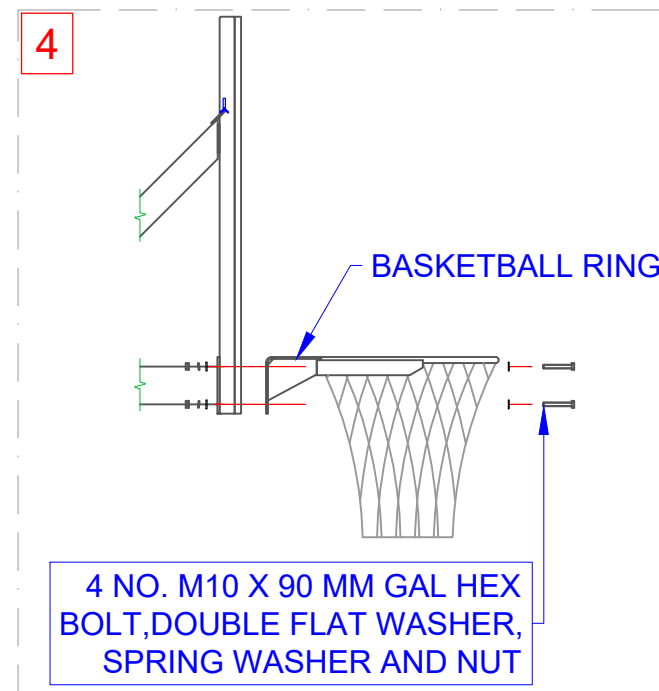

# ASSEMBLY INSTRUCTIONS

# COMPONENTS

QTY	ITEM
1	MAIN POST ON BASEPLATE
1	EXTENSION ARM
1	BACKBOARD AND FRAME
1	RING, CORD AND NET
6	M16 X 50 H.T. GAL HEX BOLT, FLAT WASHER, SPRING WASHER & NUT
4	M10 X 90 MM GAL HEX BOLT, SPRING WASHER, DOUBLE FLAT WASHER & NUT

TITLE: S100 BASKETBALL TOWER ON BASE PLATE ASSEMBLY INSTRUCTIONS 2 OF 2	
DRAWING NUMBER: S100 - BP	DRAWN BY: UMESH
CHECKED BY: -	DATE: 22/04/2024

Oz Ring Pty Ltd  
Trading as:  
Play Hard Sports Equipment  
ABN 79 086 094 559  
24 Elm Harley Drive  
Burleigh Heads Qld 4220  
Phone: (07) 5593 4494  
Fax: (07) 5593 4338  
Website: www.playhardsports.com.au  
Email: email@playhardsports.com.au