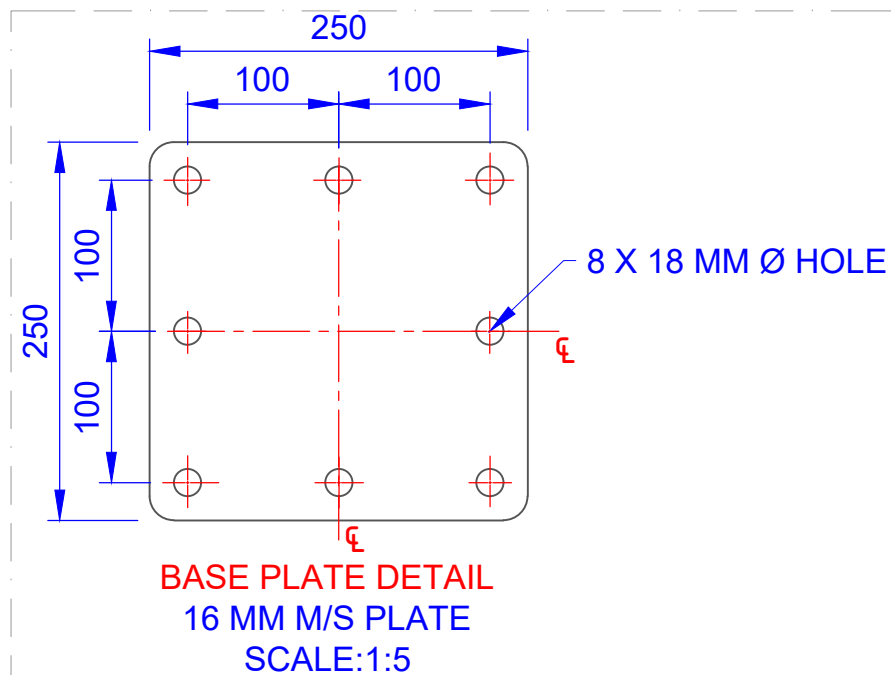

# ASSEMBLY INSTRUCTIONS

# COMPONENTS

QTY	ITEM
1	MAIN POST ON BASEPLATE
1	EXTENSION ARM
1	BACKBOARD AND FRAME
1	RING, CORD AND NET
6	M16 X 50 H.T. GAL HEX BOLT, FLAT WASHER, SPRING WASHER & NUT
4	M10 X 90 MM GAL HEX BOLT, SPRING WASHER, DOUBLE FLAT WASHER & NUT