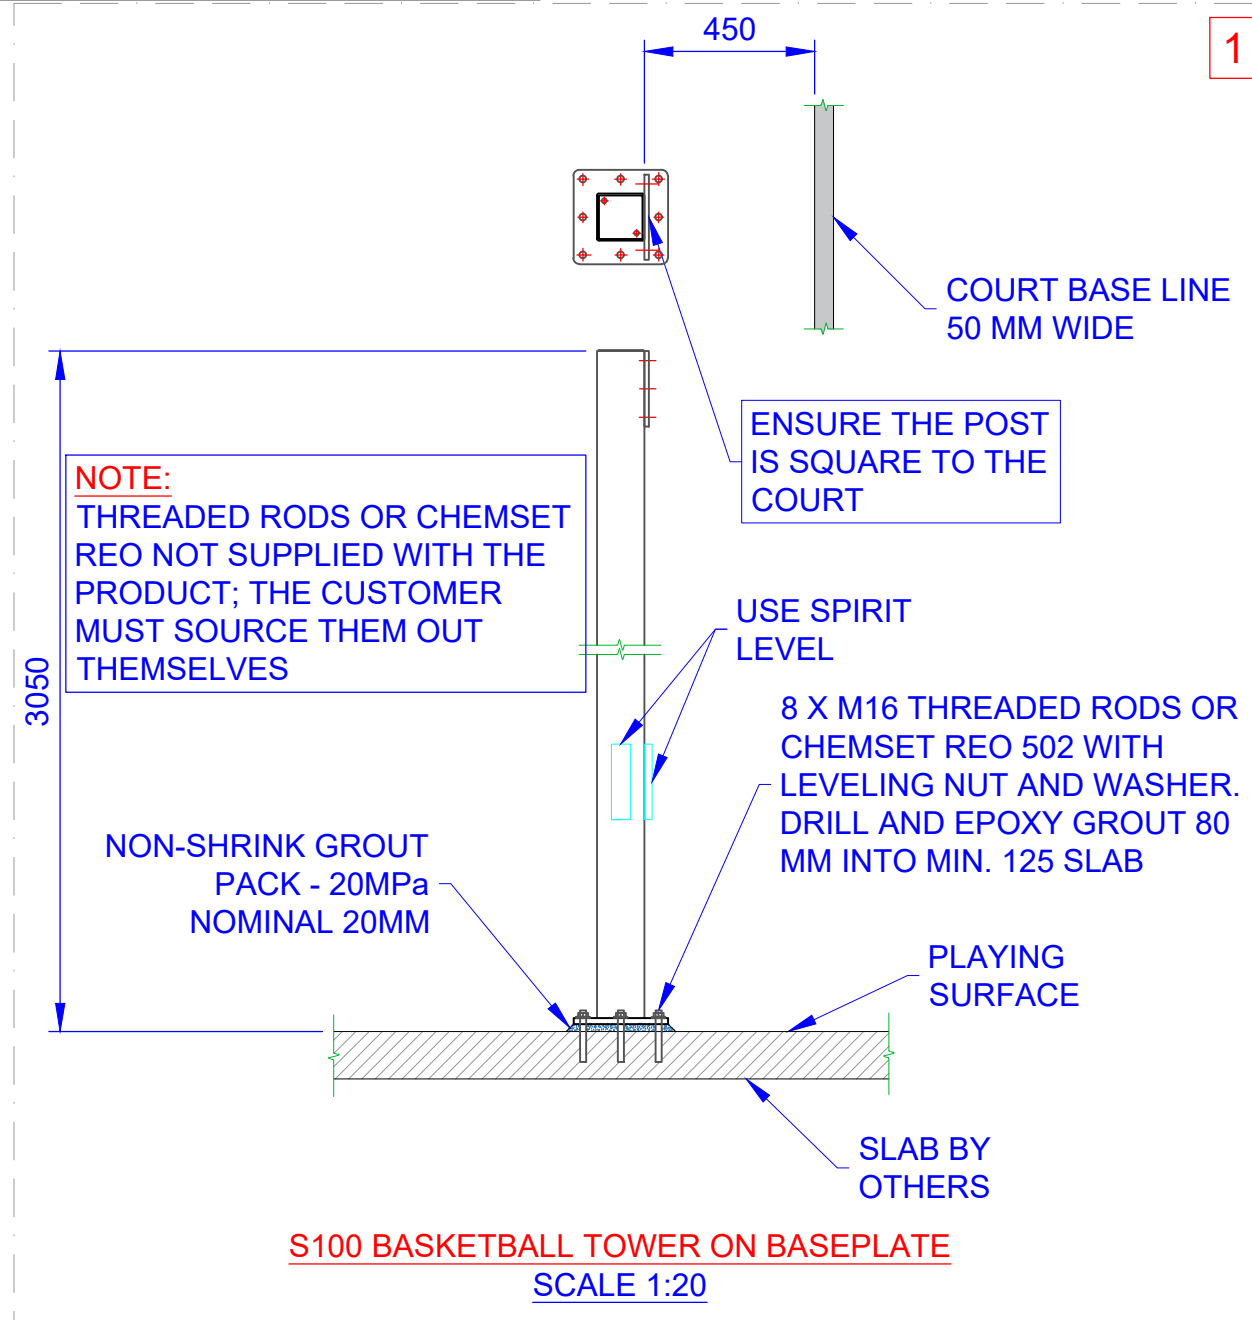

# ASSEMBLY INSTRUCTIONS

# COMPONENTS

QTY	ITEM
1	MAIN POST ON BASEPLATE
1	EXTENSION ARM
1	BACKBOARD AND FRAME
1	RING, CORD AND NET
6	M16 X 50 H.T. GAL HEX BOLT, FLAT WASHER, SPRING WASHER & NUT
4	M10 X 90 MM GAL HEX BOLT, SPRING WASHER, DOUBLE FLAT WASHER & NUT

TITLE: S100 BASKETBALL TOWER ON BASE PLATE ASSEMBLY INSTRUCTIONS 2 OF 2	
DRAWING NUMBER: S100 - BP	DRAWN BY: UMESH
CHECKED BY: -	DATE: 22/04/2024

Oz Ring Pty Ltd  
Trading as:  
Play Hard Sports Equipment  
ABN 79 086 094 559  
24 Elm Harley Drive  
Burleigh Heads Qld 4220  
Phone: (07) 5593 4494  
Fax: (07) 5593 4338  
Website: www.playhardsports.com.au  
Email: email@playhardsports.com.au