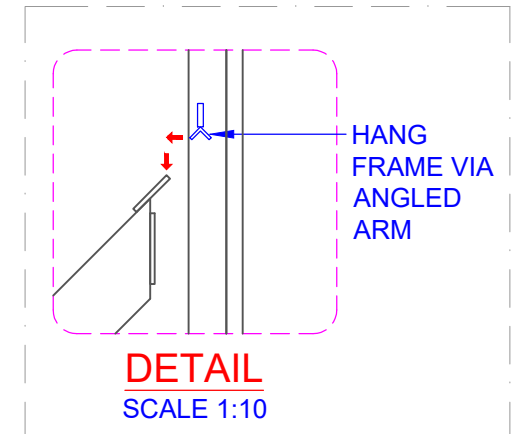

# COMPONENTS

QTY	ITEM
1	MAIN POST ON BASEPLATE
1	EXTENSION ARM
1	BACKBOARD AND FRAME
1	RING, CORD AND NET
6	M16 X 50 H.T. GAL HEX BOLT, FLAT WASHER, SPRING WASHER & NUT
4	M10 X 90 MM GAL HEX BOLT, SPRING WASHER, DOUBLE FLAT WASHER & NUT