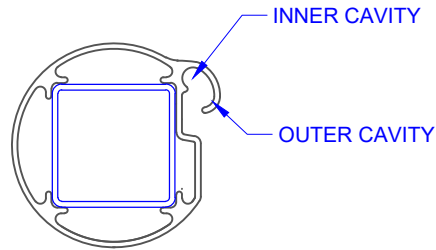

INSTRUCTIONS TO ATTACH THE NET TO SOCCER GOAL PROFILE

THE SOCCER PROFILE HAS TWO CAVITY TO ATTACH THE NET

STEP 1

STEP 2

STEP 3

NOTE:
THIS INSTRUCTION IS APPLICABLE FOR ALL GALAXY SOCCER GOAL POSTS:

Free Standing: 32f, 52f, 62f & 72f
IN-Ground w/ bars: 32br, 52br, 62br & 72br
IN-Ground w/o bars: 32b, 52b, 62b & 72b

TITLE:
NET ATTACHMENT INSTRUCTIONS

DRAWING NUMBER:
GALAXY SOCCER GOALS

Oz Ring Pty Ltd
Trading as:
Play Hard Sports Equipment
ABN 79 066 094 559
24 Ern Harley Drive
Burleigh Heads Qld 4220
Phone: (07) 5593 4494
Fax: (07) 5593 4338
Website: www.playhardsports.com.au
Email: email@playhardsports.com.au