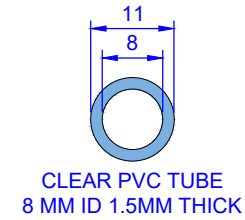

INSTRUCTIONS TO ATTACH THE NET TO SOCCER GOAL PROFILE

THE SOCCER PROFILE HAS TWO CAVITY TO ATTACH THE NET

STEP 1

STEP 2

STEP 3

NOTE:
THIS INSTRUCTION IS APPLICABLE FOR ALL GALAXY SOCCER GOAL POSTS:

Free Standing: 32f, 52f, 62f & 72f
IN-Ground w/ bars: 32br, 52br, 62br & 72br
IN-Ground w/o bars: 32b, 52b, 62b & 72b