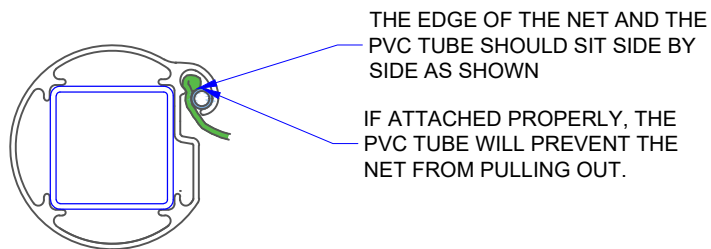

INSTRUCTIONS TO ATTACH THE NET TO SOCCER GOAL PROFILE

THE SOCCER PROFILE HAS TWO CAVITY TO ATTACH THE NET

STEP 1

STEP 2

STEP 3

NOTE:
THIS INSTRUCTION IS APPLICABLE FOR ALL GALAXY SOCCER GOAL POSTS:

Free Standing: 32f, 52f, 62f & 72f
IN-Ground w/ bars: 32br, 52br, 62br & 72br
IN-Ground w/o bars: 32b, 52b, 62b & 72b