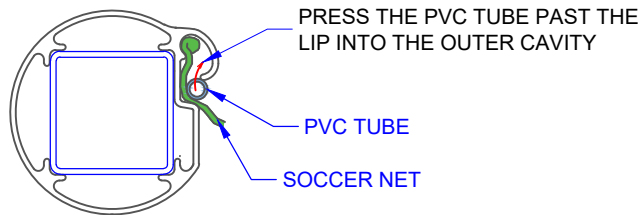

INSTRUCTIONS TO ATTACH THE NET TO SOCCER GOAL PROFILE

THE SOCCER PROFILE HAS TWO CAVITY TO ATTACH THE NET

STEP 1

STEP 2

STEP 3

NOTE:
THIS INSTRUCTION IS APPLICABLE FOR ALL GALAXY SOCCER GOAL POSTS:

Free Standing: 32f, 52f, 62f & 72f
IN-Ground w/ bars: 32br, 52br, 62br & 72br
IN-Ground w/o bars: 32b, 52b, 62b & 72b