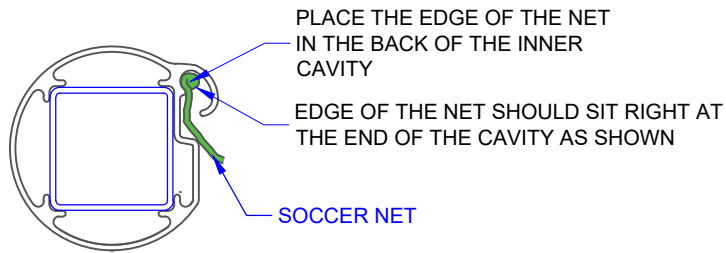

INSTRUCTIONS TO ATTACH THE NET TO SOCCER GOAL PROFILE

THE SOCCER PROFILE HAS TWO CAVITY TO ATTACH THE NET

STEP 1

STEP 2

STEP 3

NOTE:
THIS INSTRUCTION IS APPLICABLE FOR ALL GALAXY SOCCER GOAL POSTS:

Free Standing: 32f, 52f, 62f & 72f
IN-Ground w/ bars: 32br, 52br, 62br & 72br
IN-Ground w/o bars: 32b, 52b, 62b & 72b